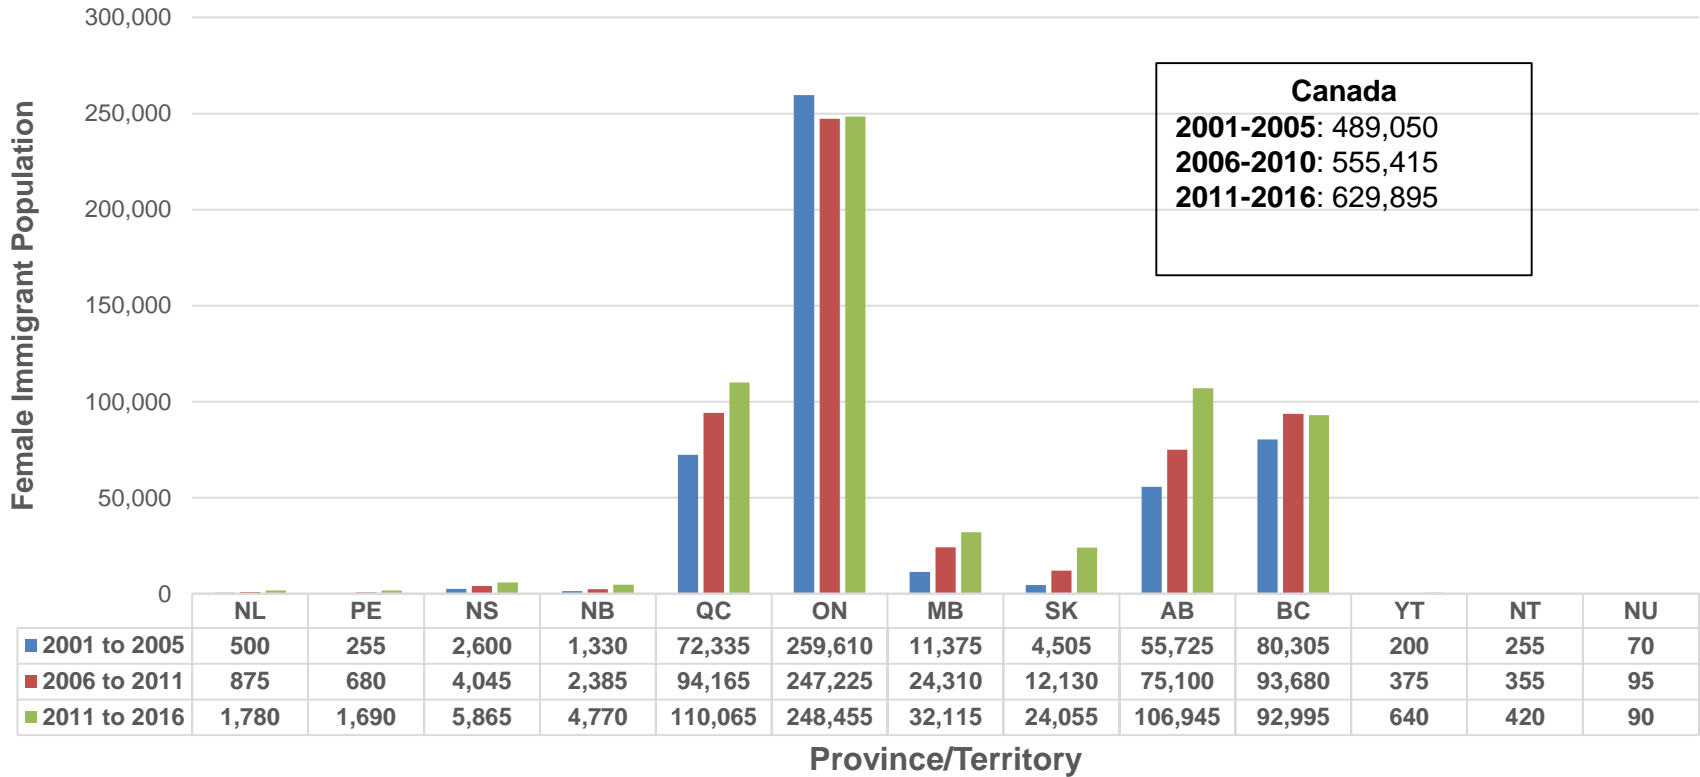

Female Immigrant Population

Female Immigrant Population, by province and territory, Canada, 2001 to 2016

Canada
 2001-2005: 489,050
 2006-2010: 555,415
 2011-2016: 629,895

■ 2001 to 2005 ■ 2006 to 2011 ■ 2011 to 2016