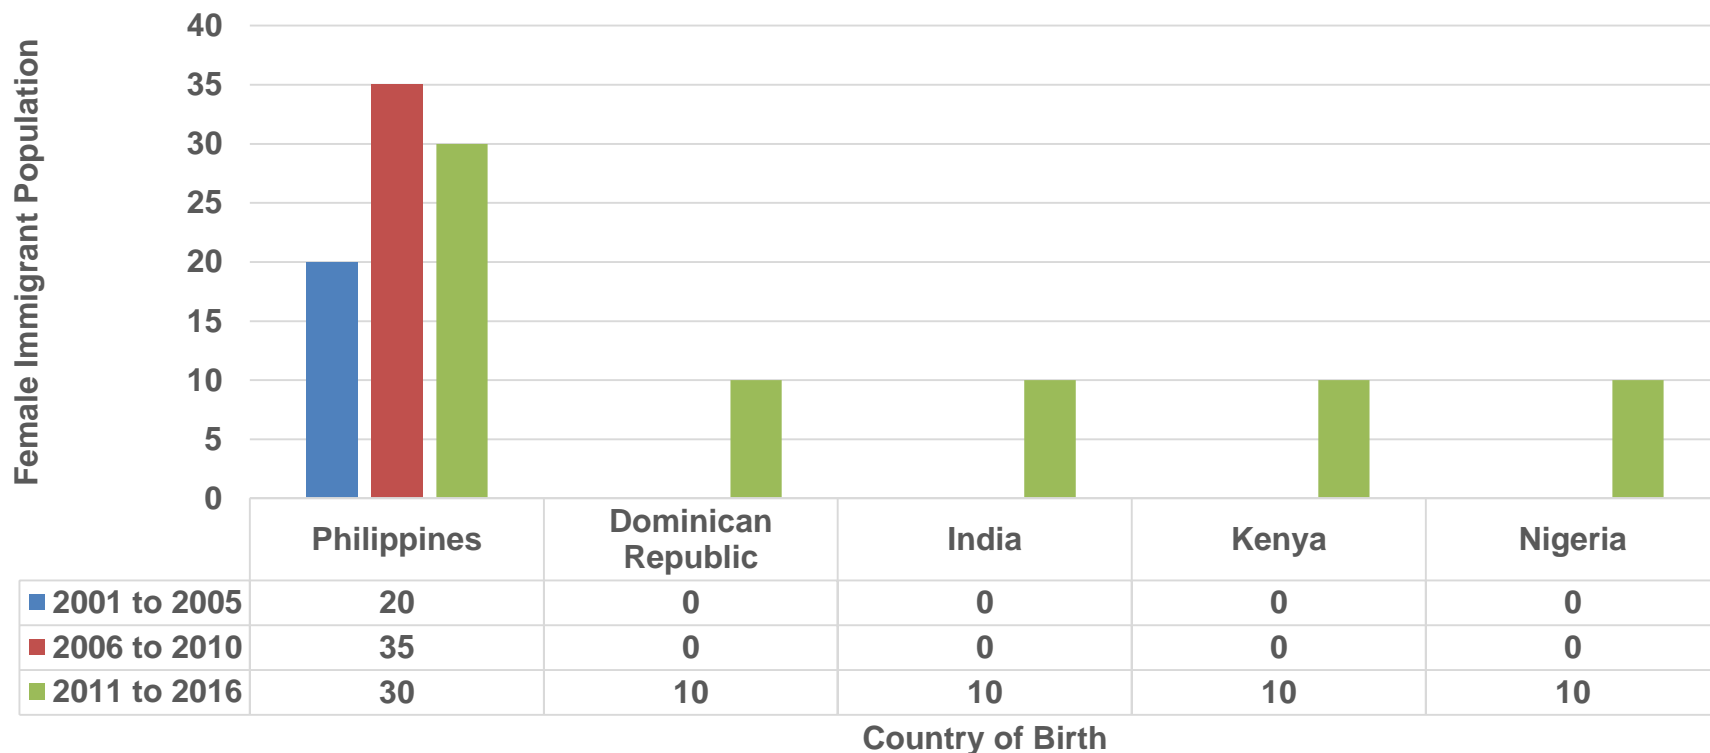

Female Immigrant Population – Country of Birth - NS

Country of Birth, Female Immigrant Population, top 10 countries, Nova Scotia, Canada, 2001 to 2016

■ 2001 to 2005 ■ 2006 to 2010 ■ 2011 to 2016

Female Immigrant Population – Country of Birth - NL

Country of Birth, Female Immigrant Population, top 10 countries, Newfoundland and Labrador, Canada, 2001 to 2016

Female Immigrant Population – Country of Birth - NWT

Country of Birth, Female Immigrant Population, Top 10 Countries, North West Territories, Canada, 2001 to 2016

■ 2001 to 2005 ■ 2006 to 2010 ■ 2011 to 2016

Female Immigrant Population – Country of Birth - YT

Country of Birth, Female Immigrant Population, Top 5 Countries, Yukon Territory, Canada, 2001 to 2016

■ 2001 to 2005 ■ 2006 to 2010 ■ 2011 to 2016

Female Immigrant Population – Country of Birth - NU

Country of Birth, Female Immigrant Population, Top 5 Countries, Nunavut, Canada, 2001 to 2016

■ 2001 to 2005 ■ 2006 to 2010 ■ 2011 to 2016