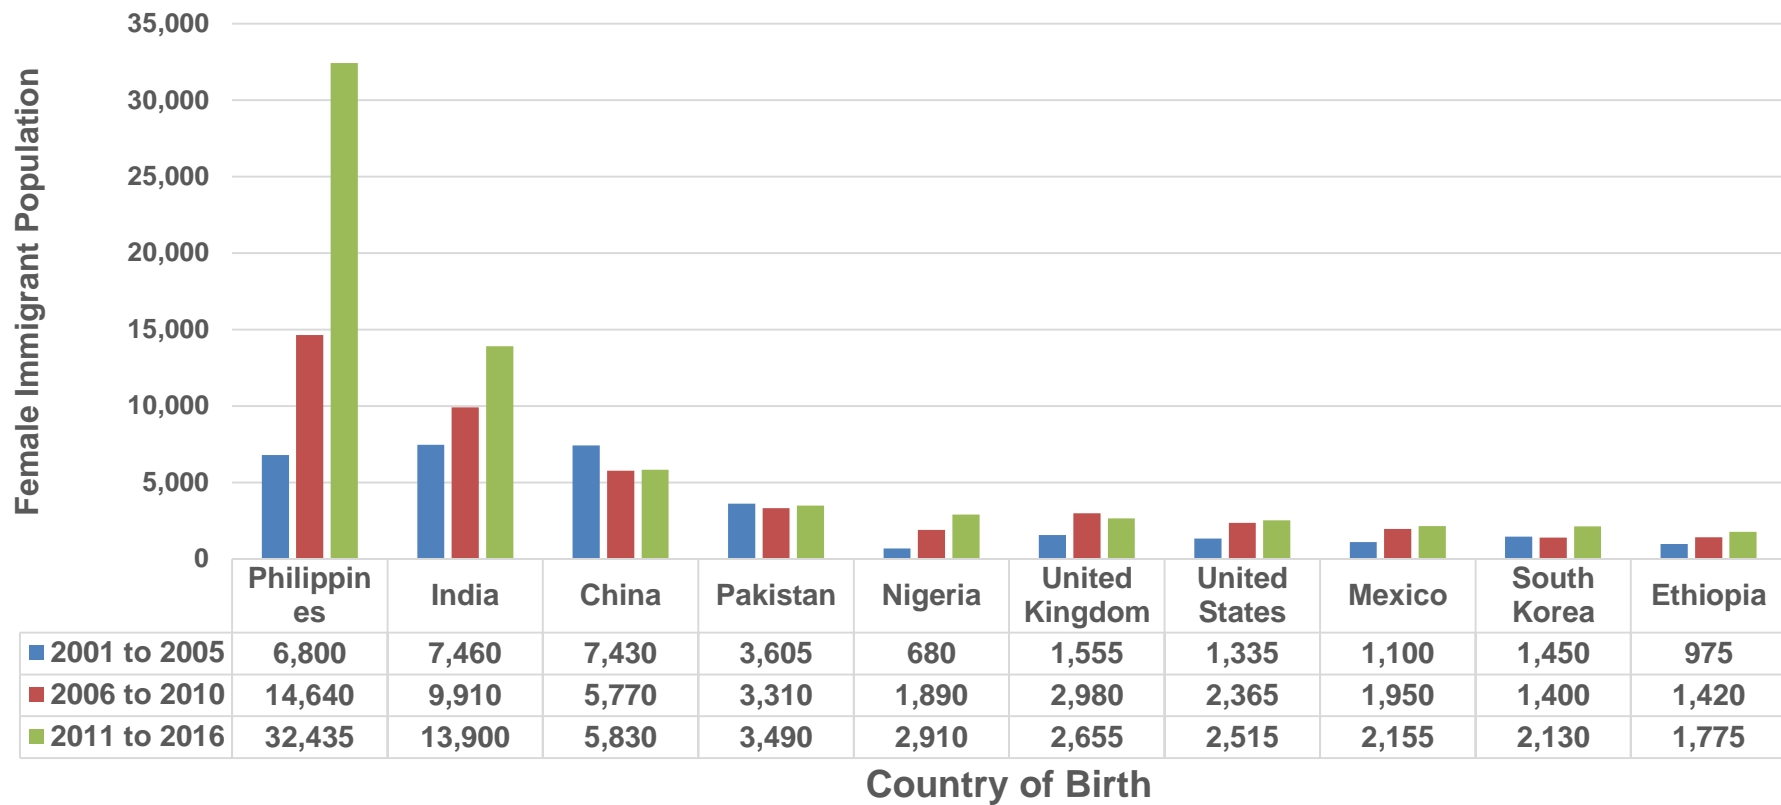

Female Immigrant Population – Country of Birth - BC

Country of Birth, Female Immigrant Population, Top 10 Countries, British Columbia, Canada, 2001 to 2016

Country of Birth

■ 2001 to 2005 ■ 2006 to 2010 ■ 2011 to 2016

Female Immigrant Population – Country of Birth - AB

Country of Birth, Female Immigrant Population, Top 10 Countries, Alberta, Canada, 2001 to 2016

■ 2001 to 2005 ■ 2006 to 2010 ■ 2011 to 2016

Female Immigrant Population – Country of Birth - SK

Country of Birth, Female Immigrant Population, Top 10 Countries, Saskatchewan, Canada, 2001 to 2016

Country of Birth

■ 2001 to 2005 ■ 2006 to 2010 ■ 2011 to 2016

Female Immigrant Population – Country of Birth - MB

Female Immigrant Population – Country of Birth - NU

Country of Birth, Female Immigrant Population, Top 5 Countries, Nunavut, Canada, 2001 to 2016

■ 2001 to 2005 ■ 2006 to 2010 ■ 2011 to 2016