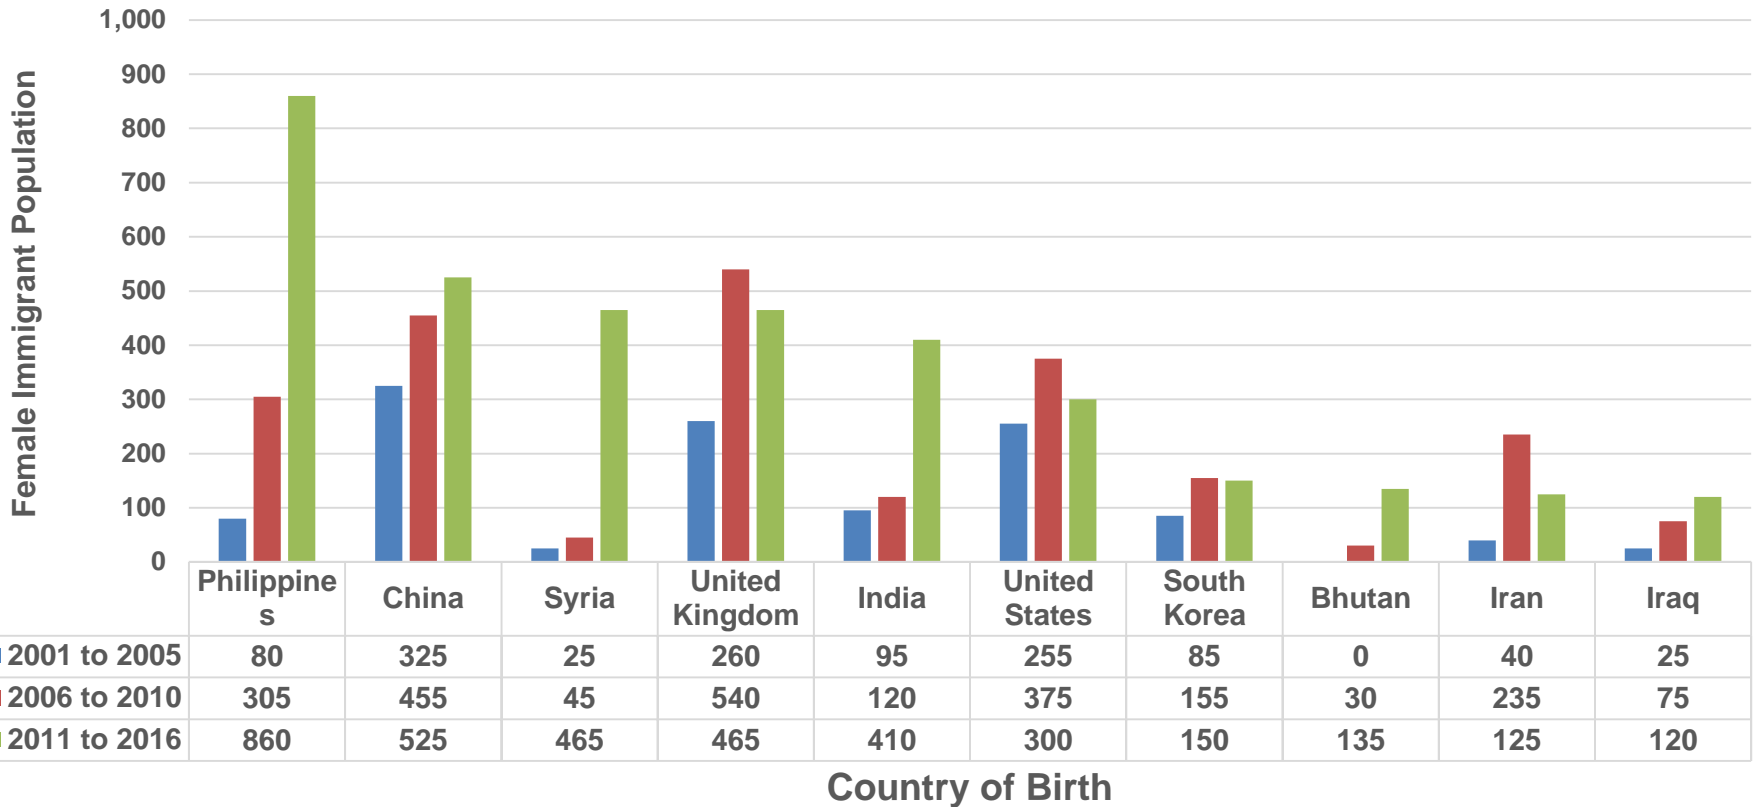

Country of Birth, Female Immigrant Population, Top 10 Countries, Ontario, Canada, 2001 to 2016

Population des immigrantes – Pays de naissance – QC

Pays de naissance des immigrantes au Canada (Québec),
10 principaux pays, de 2001 à 2016

Pays de naissance

■ 2001 à 2005 ■ 2006 à 2010 ■ 2011 à 2016

Female Immigrant Population – Country of Birth - NB

Country of Birth, Immigrant Female Population, top 10 countries, New Brunswick, Canada, 2001 to 2016

Country of Birth

■ 2001 to 2005 ■ 2006 to 2010 ■ 2011 to 2016

Female Immigrant Population – Country of Birth - PEI

Country of Birth, Female Immigrant Population, top 10 countries, Prince Edward Island, Canada, 2001 to 2016

Female Immigrant Population – Country of Birth - NS

Country of Birth, Female Immigrant Population, top 10 countries, Nova Scotia, Canada, 2001 to 2016

■ 2001 to 2005 ■ 2006 to 2010 ■ 2011 to 2016

Female Immigrant Population – Country of Birth - NL