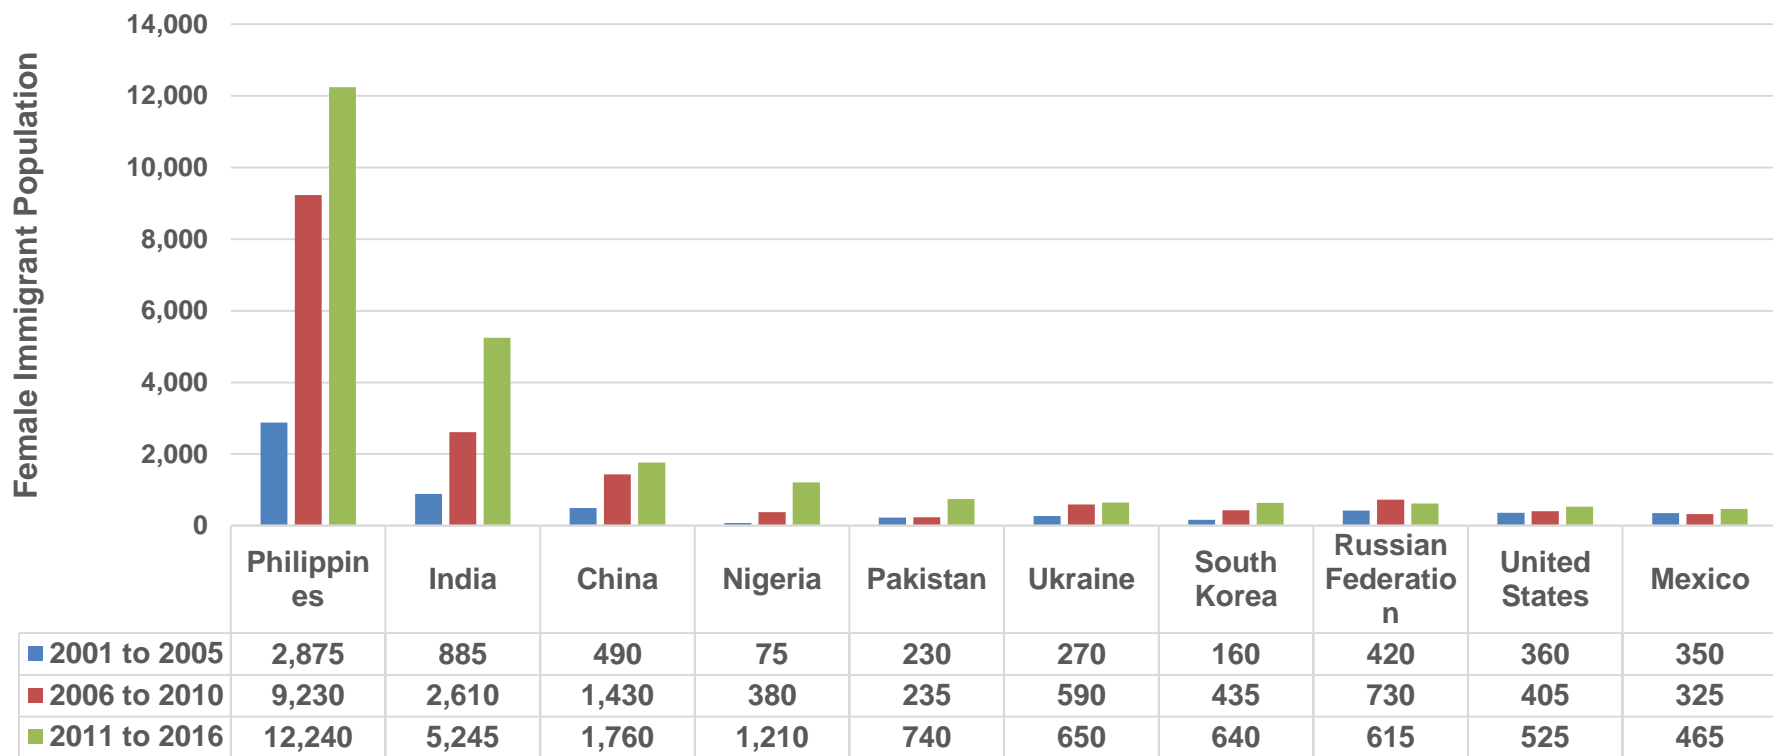

Female Immigrant Population – Country of Birth - BC

Country of Birth, Female Immigrant Population, Top 10 Countries, British Columbia, Canada, 2001 to 2016

Country of Birth

■ 2001 to 2005 ■ 2006 to 2010 ■ 2011 to 2016

Female Immigrant Population – Country of Birth - AB

Country of Birth, Female Immigrant Population, Top 10 Countries, Alberta, Canada, 2001 to 2016

■ 2001 to 2005 ■ 2006 to 2010 ■ 2011 to 2016

Female Immigrant Population – Country of Birth - SK

Country of Birth, Female Immigrant Population, Top 10 Countries, Saskatchewan, Canada, 2001 to 2016

Country of Birth

■ 2001 to 2005 ■ 2006 to 2010 ■ 2011 to 2016

Female Immigrant Population – Country of Birth - MB

Country of Birth, Female Immigrant Population, Top 10 Countries, Manitoba, Canada, 2001 to 2016

Country of Birth

■ 2001 to 2005 ■ 2006 to 2010 ■ 2011 to 2016

Female Immigrant Population – Country of Birth - ON