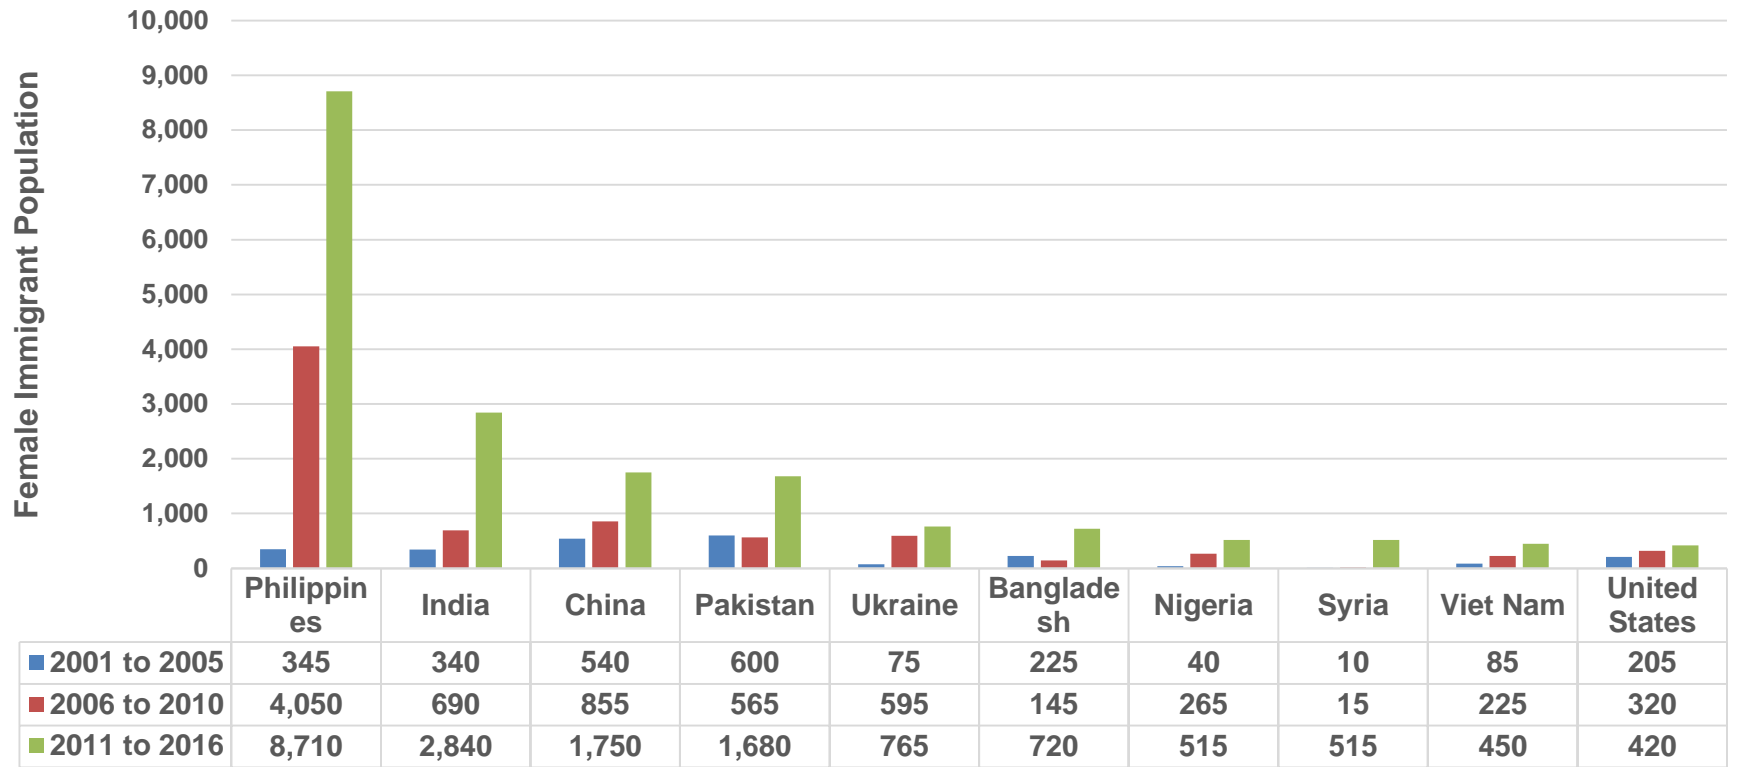

Female Immigrant Population – Country of Birth - BC

Country of Birth, Female Immigrant Population, Top 10 Countries, British Columbia, Canada, 2001 to 2016

Country of Birth

■ 2001 to 2005 ■ 2006 to 2010 ■ 2011 to 2016

Female Immigrant Population – Country of Birth - AB

Country of Birth, Female Immigrant Population, Top 10 Countries, Alberta, Canada, 2001 to 2016

■ 2001 to 2005 ■ 2006 to 2010 ■ 2011 to 2016

Female Immigrant Population – Country of Birth - SK

Country of Birth, Female Immigrant Population, Top 10 Countries, Saskatchewan, Canada, 2001 to 2016

Country of Birth

■ 2001 to 2005 ■ 2006 to 2010 ■ 2011 to 2016

Female Immigrant Population – Country of Birth - MB

Country of Birth, Female Immigrant Population, Top 10 Countries, Manitoba, Canada, 2001 to 2016

Country of Birth

■ 2001 to 2005 ■ 2006 to 2010 ■ 2011 to 2016

Female Immigrant Population – Country of Birth - ON