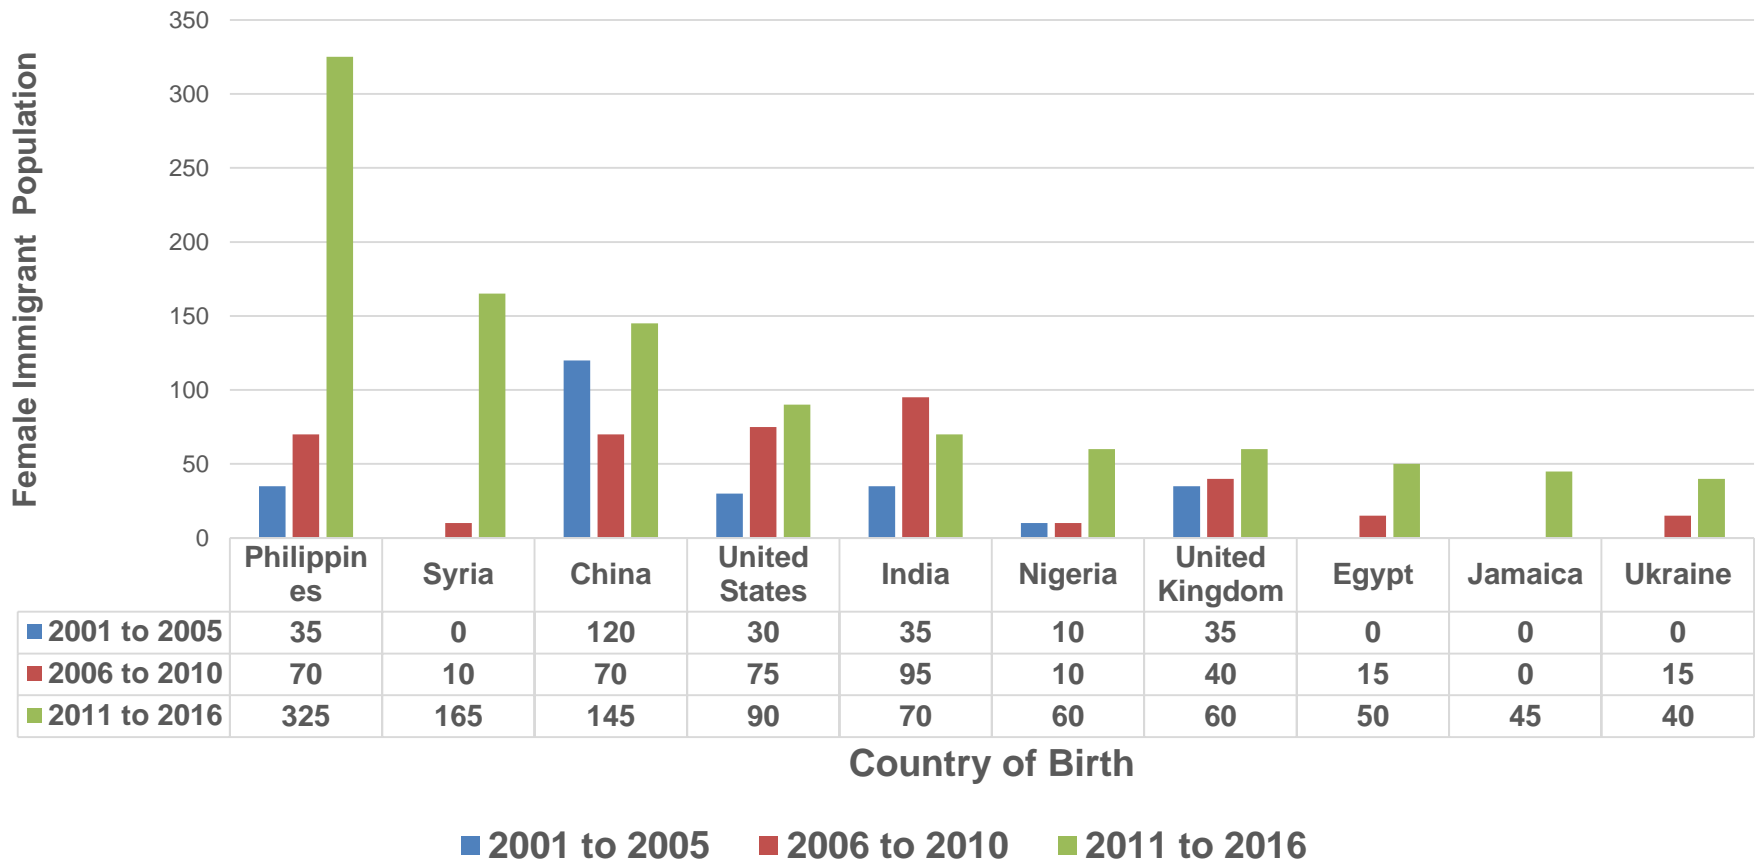

Pays de naissance

■ 2001 à 2005 ■ 2006 à 2010 ■ 2011 à 2016

Female Immigrant Population – Country of Birth - NB

Country of Birth, Immigrant Female Population, top 10 countries, New Brunswick, Canada, 2001 to 2016

Country of Birth

■ 2001 to 2005 ■ 2006 to 2010 ■ 2011 to 2016

Female Immigrant Population – Country of Birth - PEI

Country of Birth, Female Immigrant Population, top 10 countries, Prince Edward Island, Canada, 2001 to 2016

Female Immigrant Population – Country of Birth - NS

Country of Birth, Female Immigrant Population, top 10 countries, Nova Scotia, Canada, 2001 to 2016

■ 2001 to 2005 ■ 2006 to 2010 ■ 2011 to 2016

Female Immigrant Population – Country of Birth - NL

Country of Birth, Female Immigrant Population, top 10 countries, Newfoundland and Labrador, Canada, 2001 to 2016

Female Immigrant Population – Country of Birth - NWT

Country of Birth, Female Immigrant Population, Top 10 Countries, North West Territories, Canada, 2001 to 2016