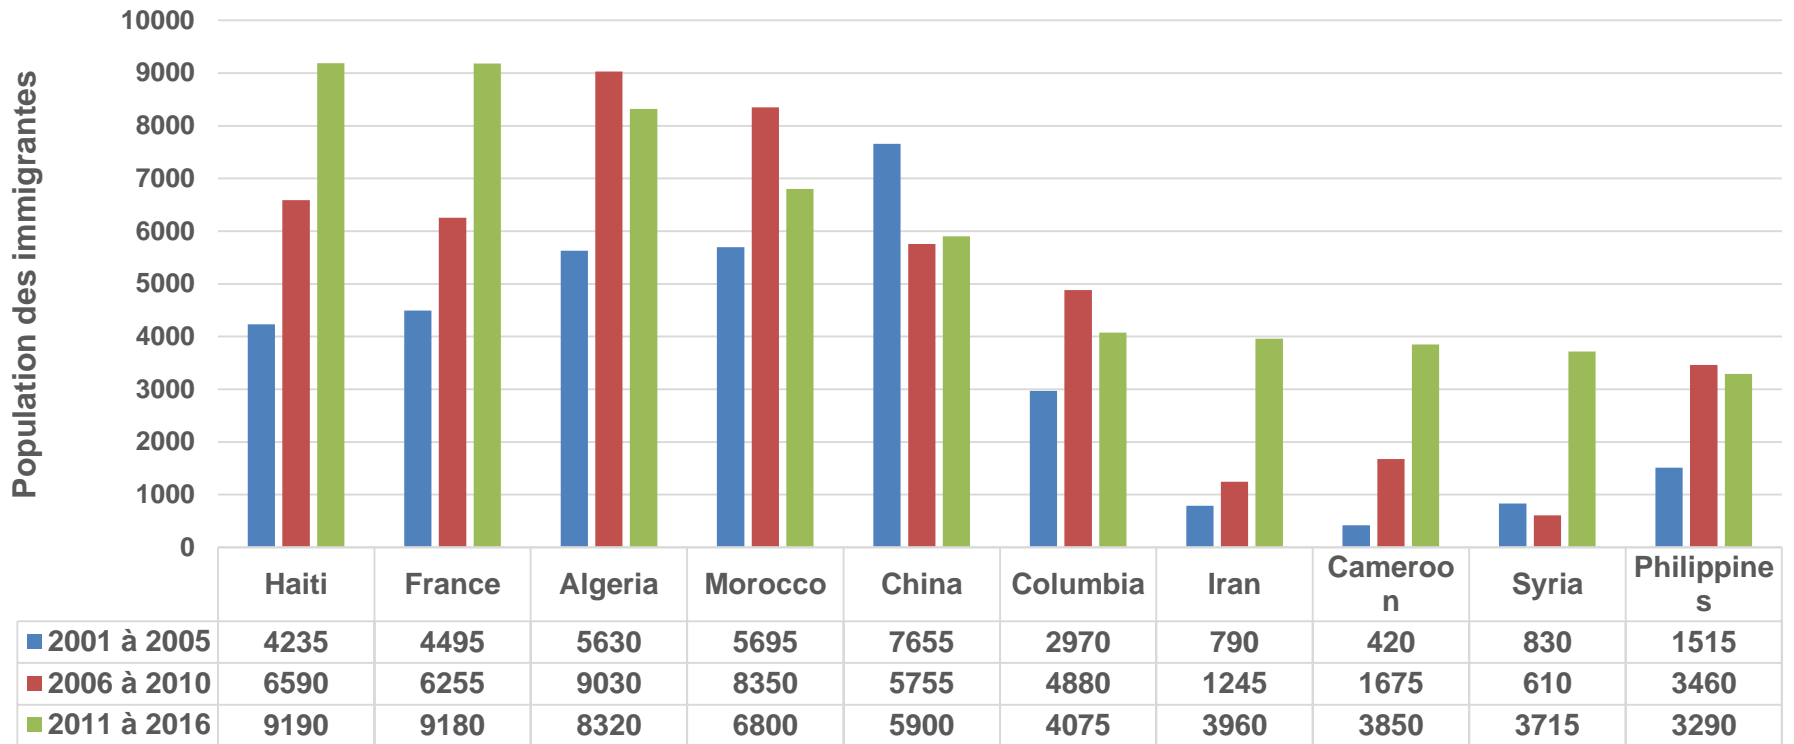

Female Immigrant Population – Country of Birth - BC

Country of Birth, Female Immigrant Population, Top 10 Countries, British Columbia, Canada, 2001 to 2016

Country of Birth

■ 2001 to 2005 ■ 2006 to 2010 ■ 2011 to 2016

Country of Birth, Female Immigrant Population, Top 10 Countries, Saskatchewan, Canada, 2001 to 2016

Country of Birth

■ 2001 to 2005 ■ 2006 to 2010 ■ 2011 to 2016

Female Immigrant Population – Country of Birth - MB

Country of Birth, Female Immigrant Population, Top 10 Countries, Manitoba, Canada, 2001 to 2016

Country of Birth

■ 2001 to 2005 ■ 2006 to 2010 ■ 2011 to 2016

Female Immigrant Population – Country of Birth - ON

Country of Birth, Female Immigrant Population, Top 10 Countries, Ontario, Canada, 2001 to 2016

Population des immigrantes – Pays de naissance – QC

Pays de naissance des immigrantes au Canada (Québec),
10 principaux pays, de 2001 à 2016