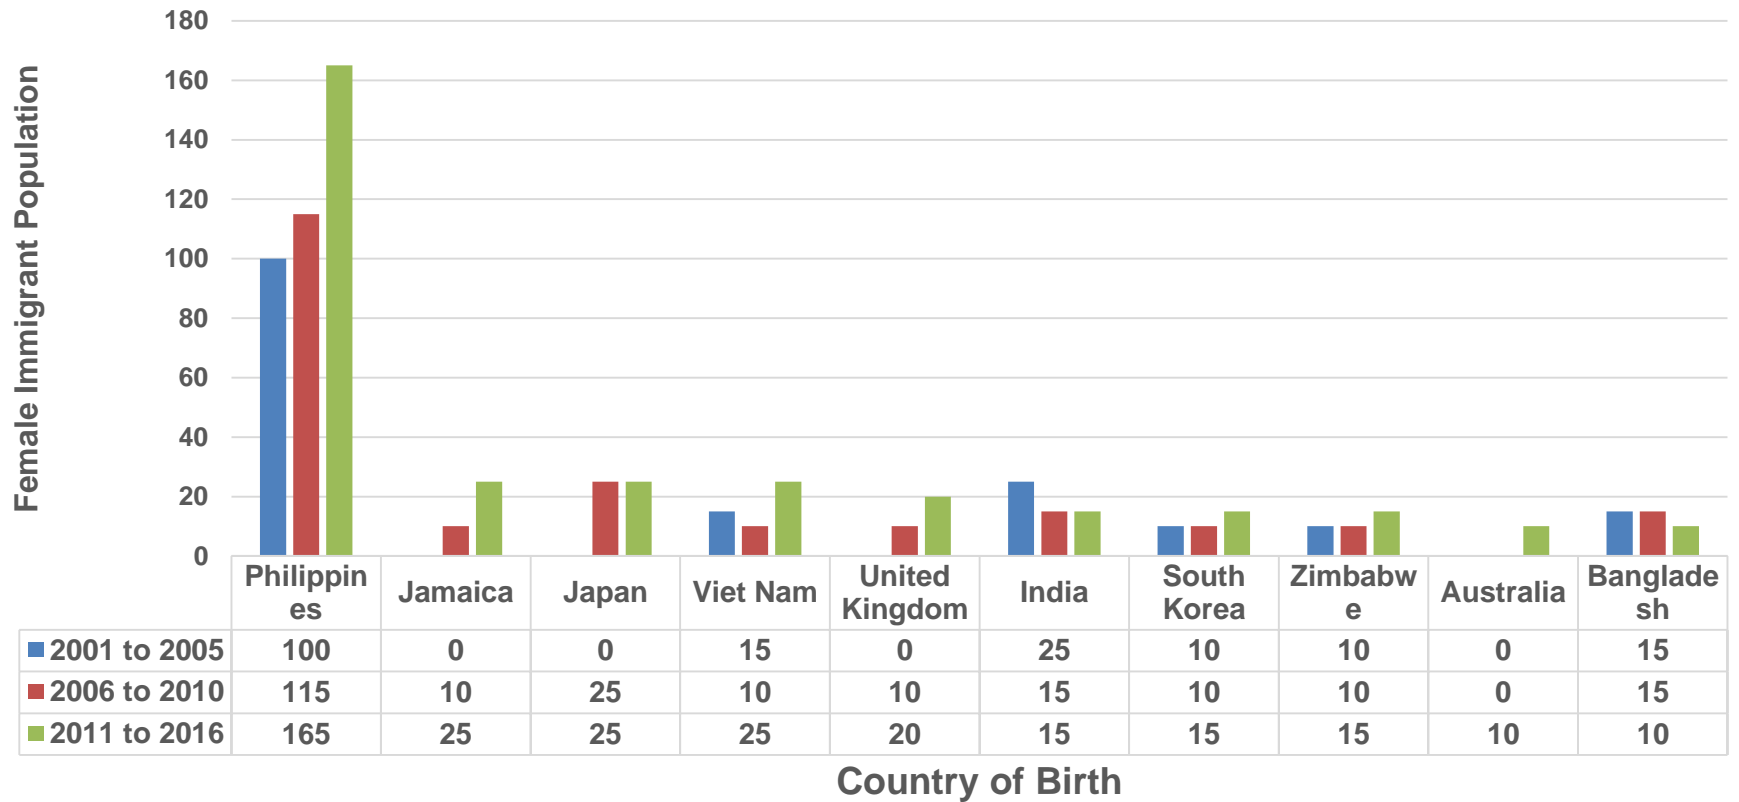

Pays de naissance

■ 2001 à 2005 ■ 2006 à 2010 ■ 2011 à 2016

Female Immigrant Population – Country of Birth - NB

Country of Birth, Immigrant Female Population, top 10 countries, New Brunswick, Canada, 2001 to 2016

Country of Birth

■ 2001 to 2005 ■ 2006 to 2010 ■ 2011 to 2016

Female Immigrant Population – Country of Birth - PEI

Country of Birth, Female Immigrant Population, top 10 countries, Prince Edward Island, Canada, 2001 to 2016

Female Immigrant Population – Country of Birth - NS

Country of Birth, Female Immigrant Population, top 10 countries, Nova Scotia, Canada, 2001 to 2016

■ 2001 to 2005 ■ 2006 to 2010 ■ 2011 to 2016

Female Immigrant Population – Country of Birth - NL

Country of Birth, Female Immigrant Population, top 10 countries, Newfoundland and Labrador, Canada, 2001 to 2016

Female Immigrant Population – Country of Birth - NWT

Country of Birth, Female Immigrant Population, Top 10 Countries, North West Territories, Canada, 2001 to 2016