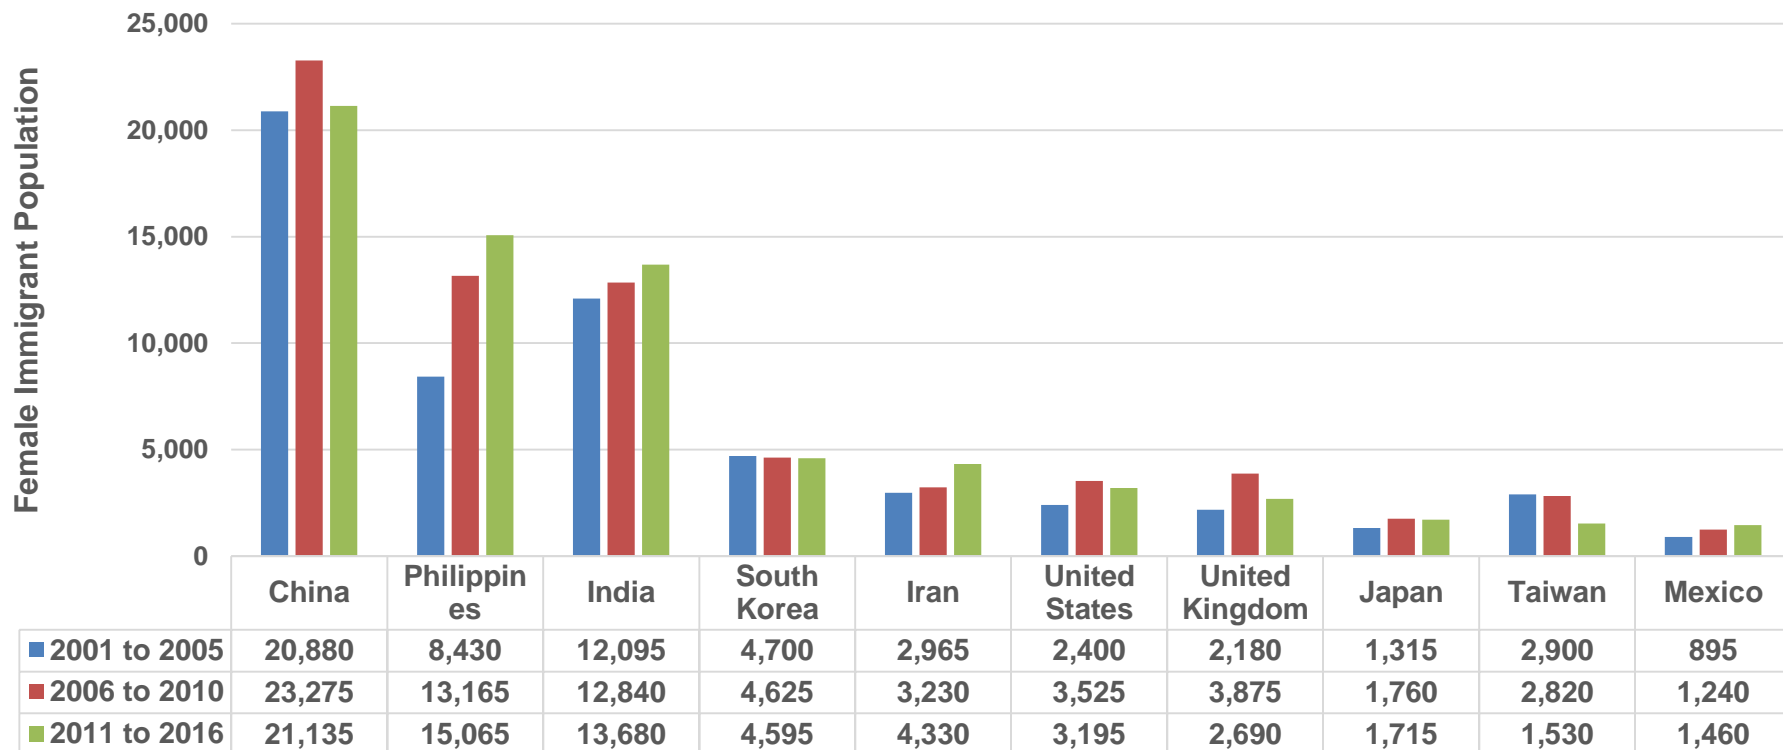

Female Immigrant Population – Country of Birth - BC

Country of Birth, Female Immigrant Population, Top 10 Countries, British Columbia, Canada, 2001 to 2016

Country of Birth

■ 2001 to 2005 ■ 2006 to 2010 ■ 2011 to 2016

Female Immigrant Population – Country of Birth - AB

Country of Birth, Female Immigrant Population, Top 10 Countries, Alberta, Canada, 2001 to 2016

■ 2001 to 2005 ■ 2006 to 2010 ■ 2011 to 2016

Female Immigrant Population – Country of Birth - SK

Country of Birth, Female Immigrant Population, Top 10 Countries, Saskatchewan, Canada, 2001 to 2016

Country of Birth

■ 2001 to 2005 ■ 2006 to 2010 ■ 2011 to 2016

Female Immigrant Population – Country of Birth - MB