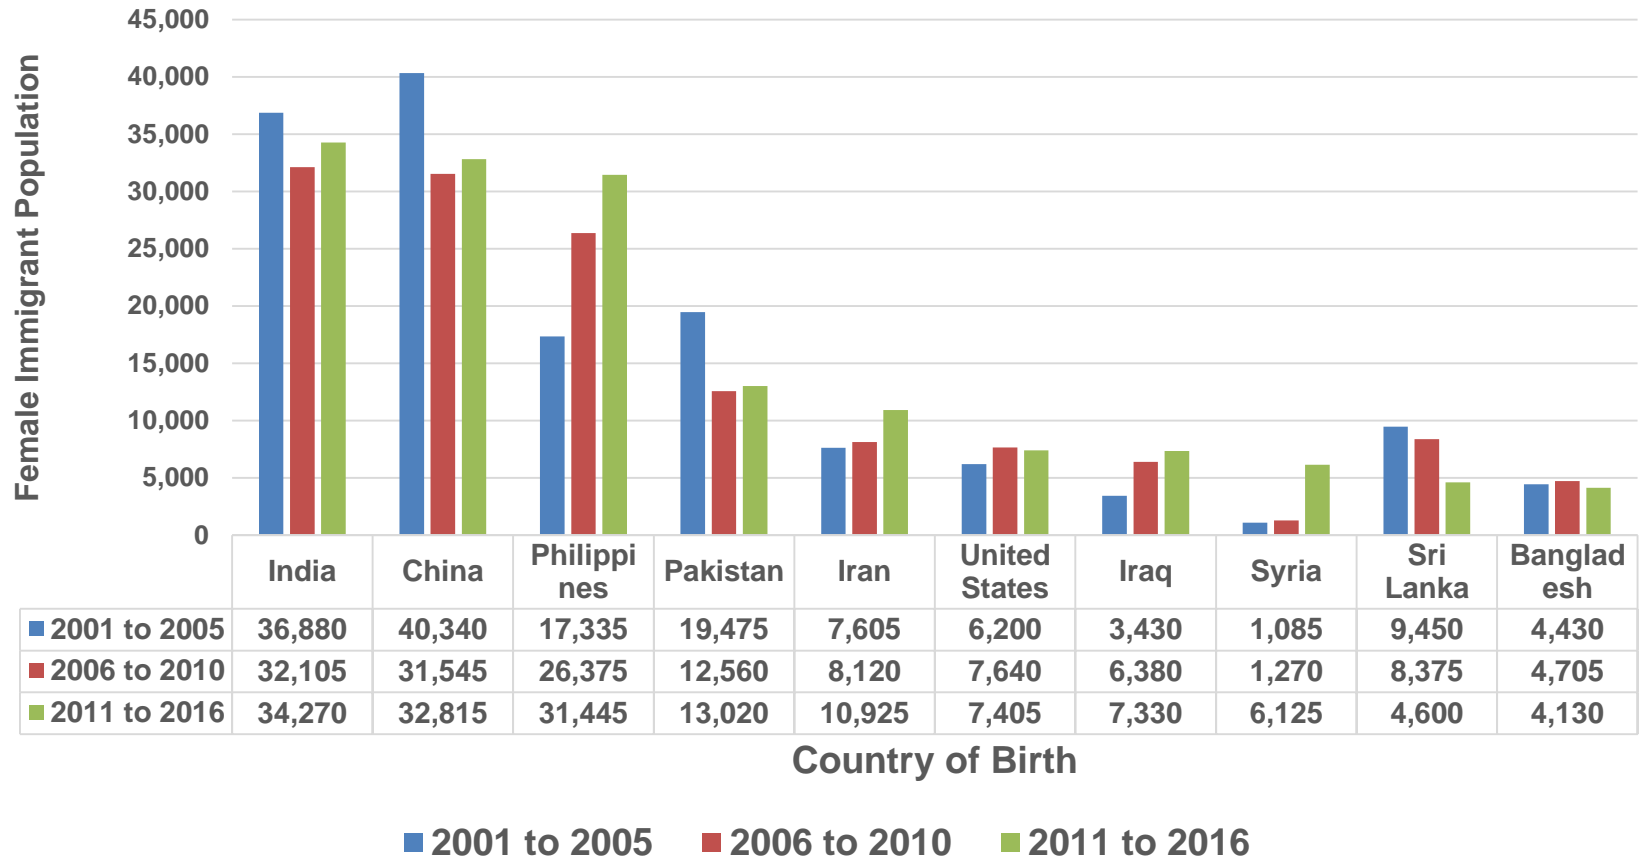

Female Immigrant Population – Country of Birth - ON

Country of Birth, Female Immigrant Population, Top 10 Countries, Ontario, Canada, 2001 to 2016