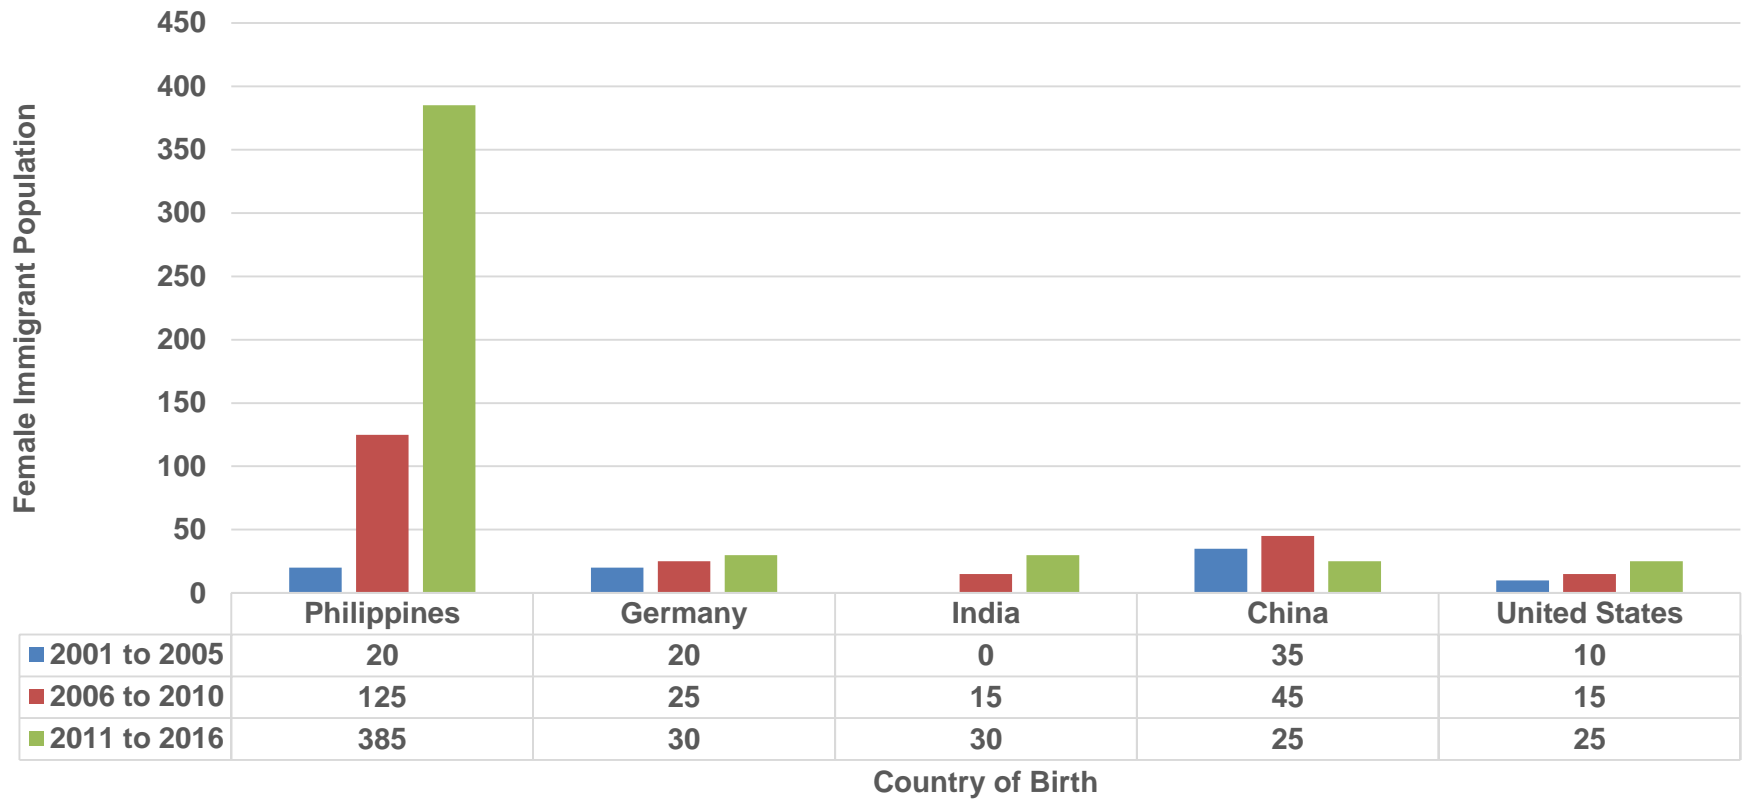

Country of Birth

■ 2001 to 2005 ■ 2006 to 2010 ■ 2011 to 2016

Female Immigrant Population – Country of Birth - PEI

Country of Birth, Female Immigrant Population, top 10 countries, Prince Edward Island, Canada, 2001 to 2016

Female Immigrant Population – Country of Birth - NS

Country of Birth, Female Immigrant Population, top 10 countries, Nova Scotia, Canada, 2001 to 2016

■ 2001 to 2005 ■ 2006 to 2010 ■ 2011 to 2016

Female Immigrant Population – Country of Birth - NL

Country of Birth, Female Immigrant Population, top 10 countries, Newfoundland and Labrador, Canada, 2001 to 2016

Female Immigrant Population – Country of Birth - NWT

Country of Birth, Female Immigrant Population, Top 10 Countries, North West Territories, Canada, 2001 to 2016

■ 2001 to 2005 ■ 2006 to 2010 ■ 2011 to 2016

Female Immigrant Population – Country of Birth - YT

Country of Birth, Female Immigrant Population, Top 5 Countries, Yukon Territory, Canada, 2001 to 2016

■ 2001 to 2005 ■ 2006 to 2010 ■ 2011 to 2016