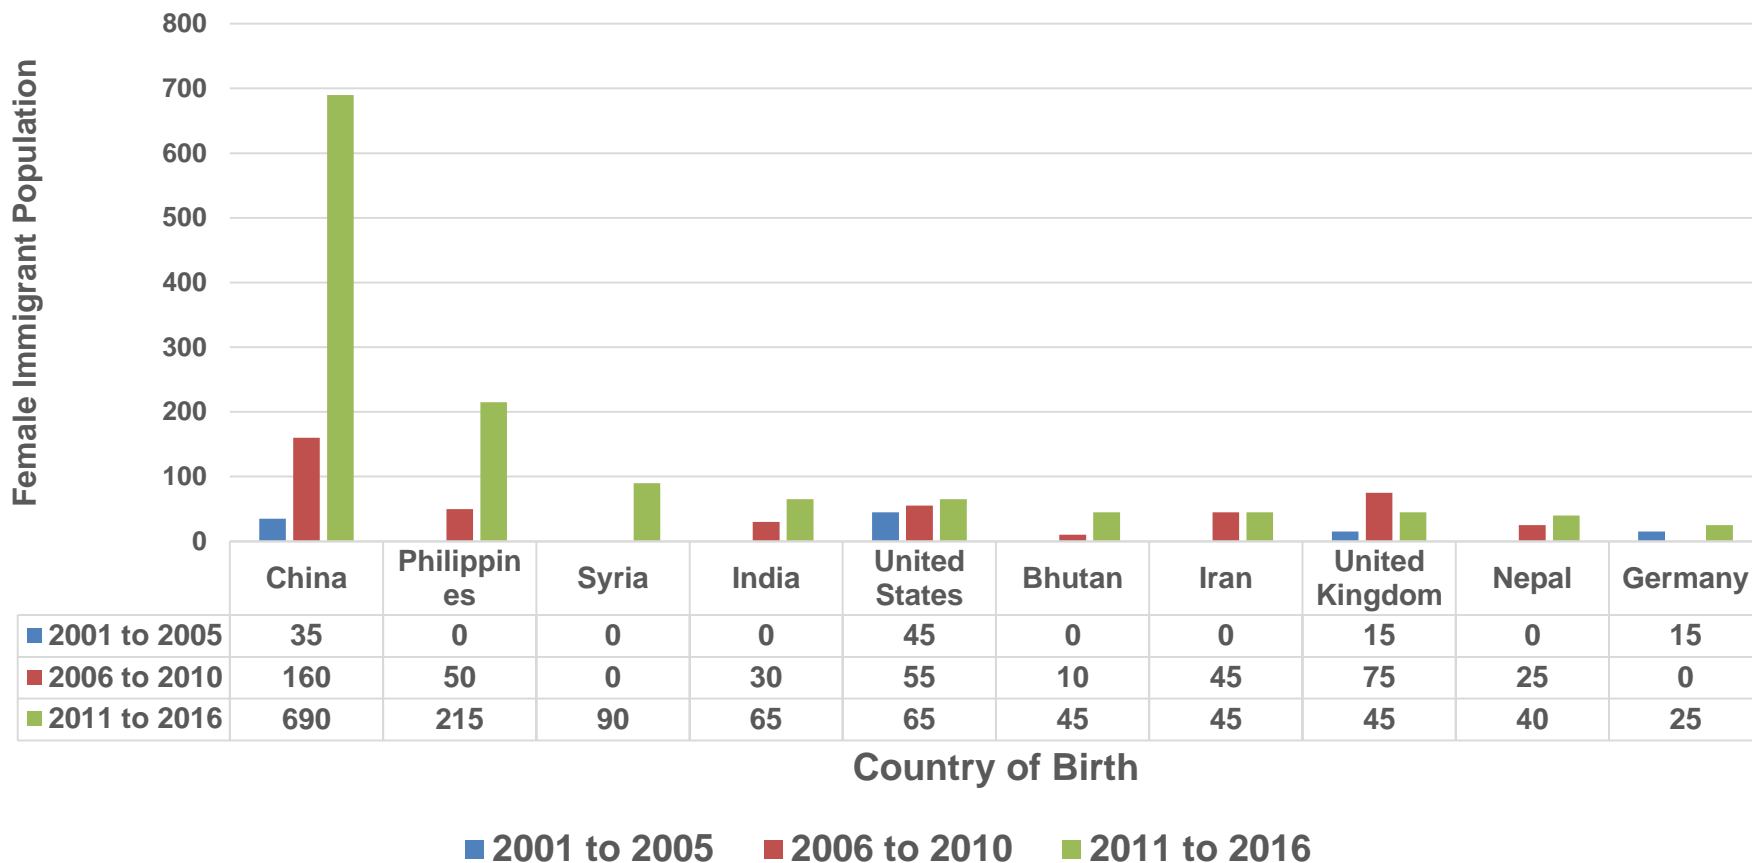

Country of Birth, Female Immigrant Population, Top 10 Countries, Manitoba, Canada, 2001 to 2016

Country of Birth

■ 2001 to 2005 ■ 2006 to 2010 ■ 2011 to 2016

Female Immigrant Population – Country of Birth - ON

Country of Birth, Female Immigrant Population, Top 10 Countries, Ontario, Canada, 2001 to 2016

Population des immigrantes – Pays de naissance – QC

Pays de naissance des immigrantes au Canada (Québec),
10 principaux pays, de 2001 à 2016

Pays de naissance

■ 2001 à 2005 ■ 2006 à 2010 ■ 2011 à 2016

Female Immigrant Population – Country of Birth - NB

Country of Birth, Immigrant Female Population, top 10 countries, New Brunswick, Canada, 2001 to 2016

Country of Birth

■ 2001 to 2005 ■ 2006 to 2010 ■ 2011 to 2016

Female Immigrant Population – Country of Birth - PEI

Country of Birth, Female Immigrant Population, top 10 countries, Prince Edward Island, Canada, 2001 to 2016