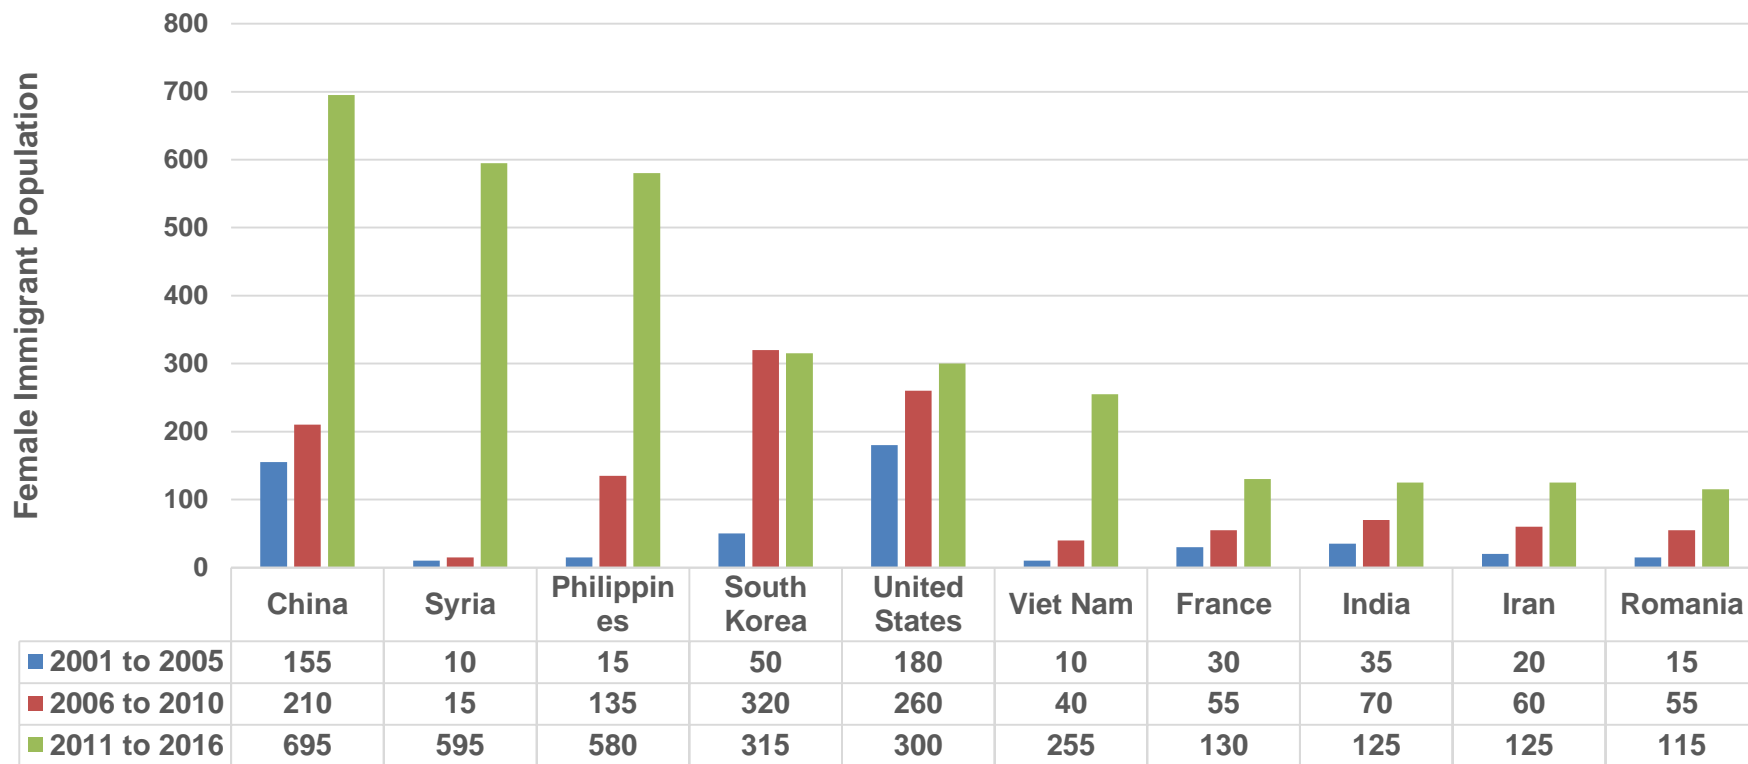

Female Immigrant Population – Country of Birth - BC

Country of Birth, Female Immigrant Population, Top 10 Countries, British Columbia, Canada, 2001 to 2016

Country of Birth

■ 2001 to 2005 ■ 2006 to 2010 ■ 2011 to 2016

Country of Birth, Female Immigrant Population, Top 10 Countries, Manitoba, Canada, 2001 to 2016

Country of Birth

■ 2001 to 2005 ■ 2006 to 2010 ■ 2011 to 2016

Female Immigrant Population – Country of Birth - ON

Country of Birth, Female Immigrant Population, Top 10 Countries, Ontario, Canada, 2001 to 2016

Population des immigrantes – Pays de naissance – QC

Pays de naissance des immigrantes au Canada (Québec),
10 principaux pays, de 2001 à 2016

Pays de naissance

■ 2001 à 2005 ■ 2006 à 2010 ■ 2011 à 2016

Female Immigrant Population – Country of Birth - NB

Country of Birth, Immigrant Female Population, top 10 countries, New Brunswick, Canada, 2001 to 2016