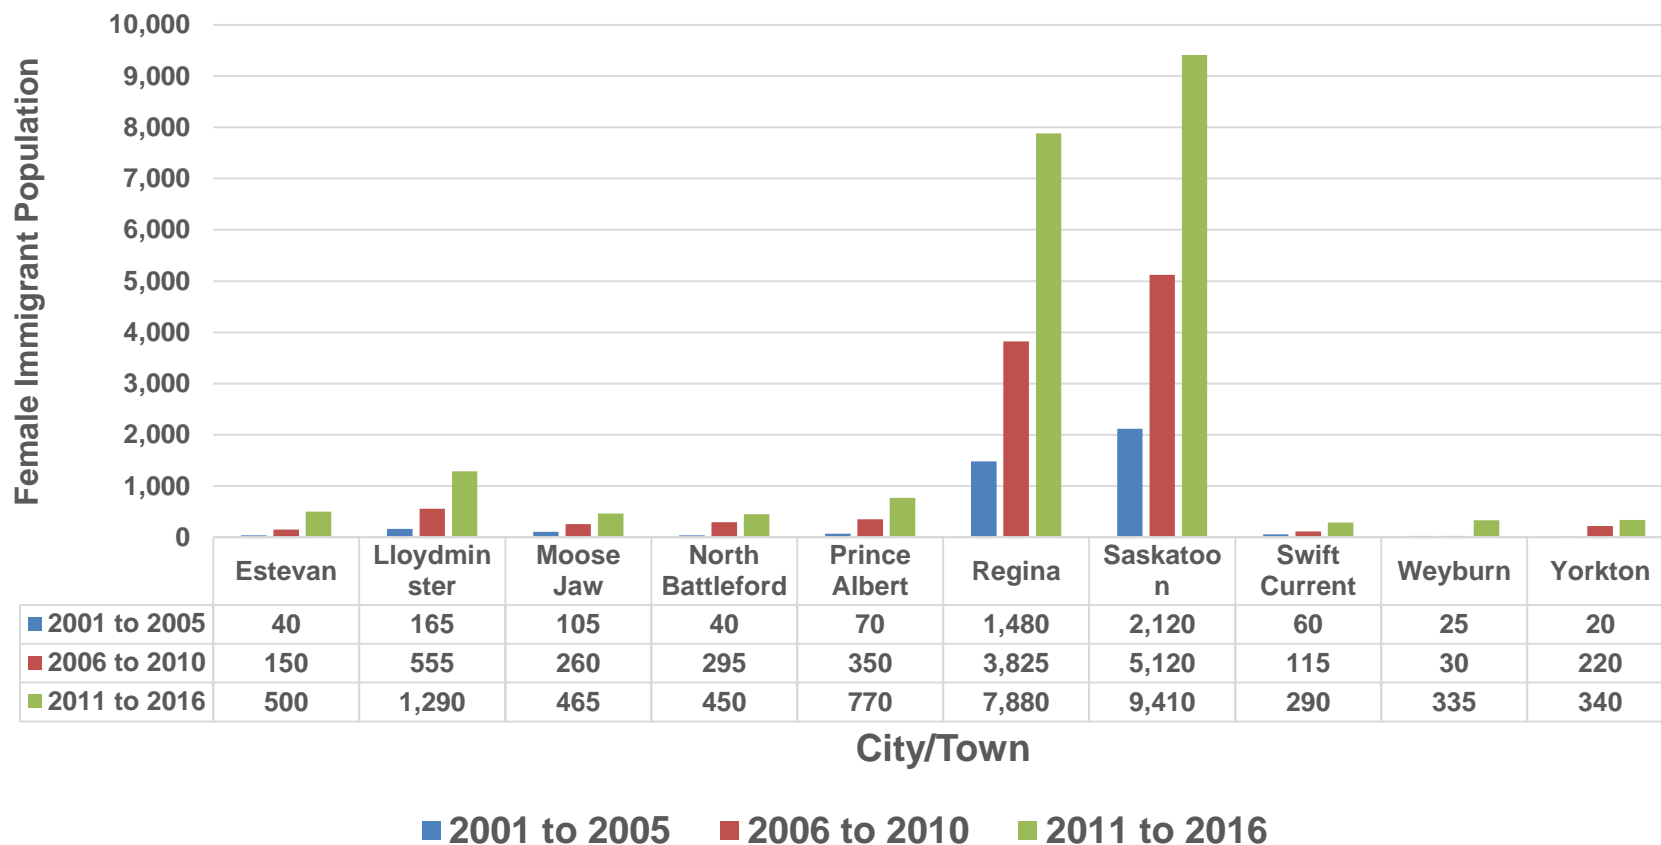

Female Immigrant Population – British Columbia

Female Immigrant Population, by city or town, British Columbia, Canada, 2001 to 2016

■ 2001 to 2005 ■ 2006 to 2010 ■ 2011 to 2016

Female Immigrant Population – Alberta

Female Immigrant Population, by city or town, Alberta, Canada, 2001 to 2016

■ 2001 to 2005 ■ 2006 to 2010 ■ 2011 to 2016

Female Immigrant Population – Saskatchewan

Female Immigrant Population, by city or town, Saskatchewan, Canada, 2001 to 2016

Female Immigrant Population – Manitoba

Female Immigrant Population, by city and town, Manitoba, Canada, 2001 to 2016

■ 2001 to 2005 ■ 2006 to 2010 ■ 2011 to 2016

Female Immigrant Population – Ontario

Female Immigrant Population, by select cities, Ontario, Canada, 2001 to 2016

Female Immigrant Population, by city or town, Newfoundland and Labrador, Canada, 2001 to 2016

■ 2001 to 2005 ■ 2006 to 2010 ■ 2011 to 2016

Female Immigrant Population – Territories

Female Immigrant Population, Whitehorse, Yellowknife and Nunavut, Canada, 2001 to 2016