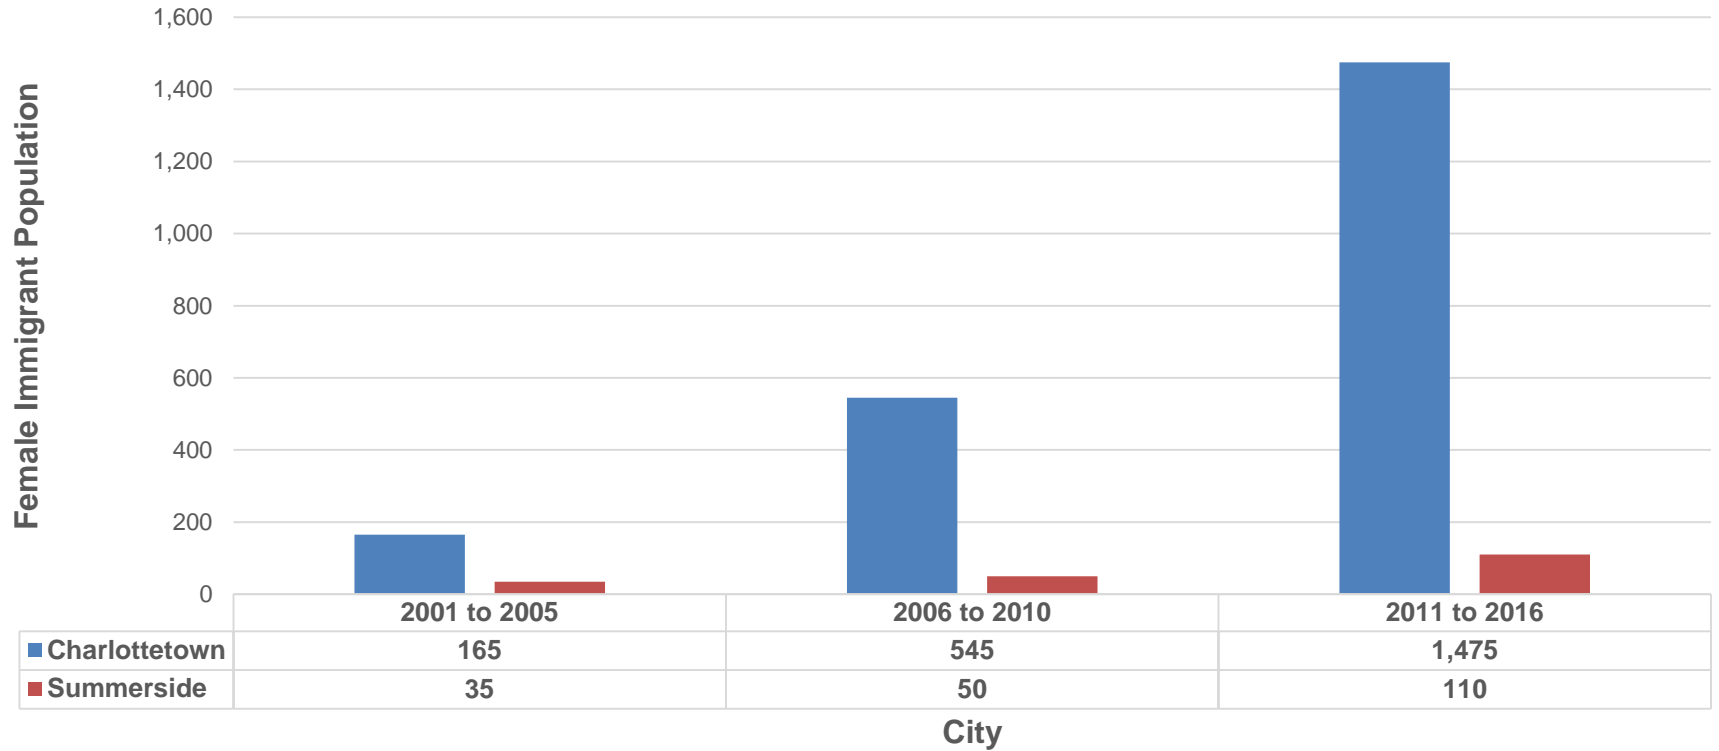

Female Immigrant Population – PEI

Female Immigrant Population, by city, Prince Edward Island, Canada, 2001 to 2016

■ Charlottetown ■ Summerside