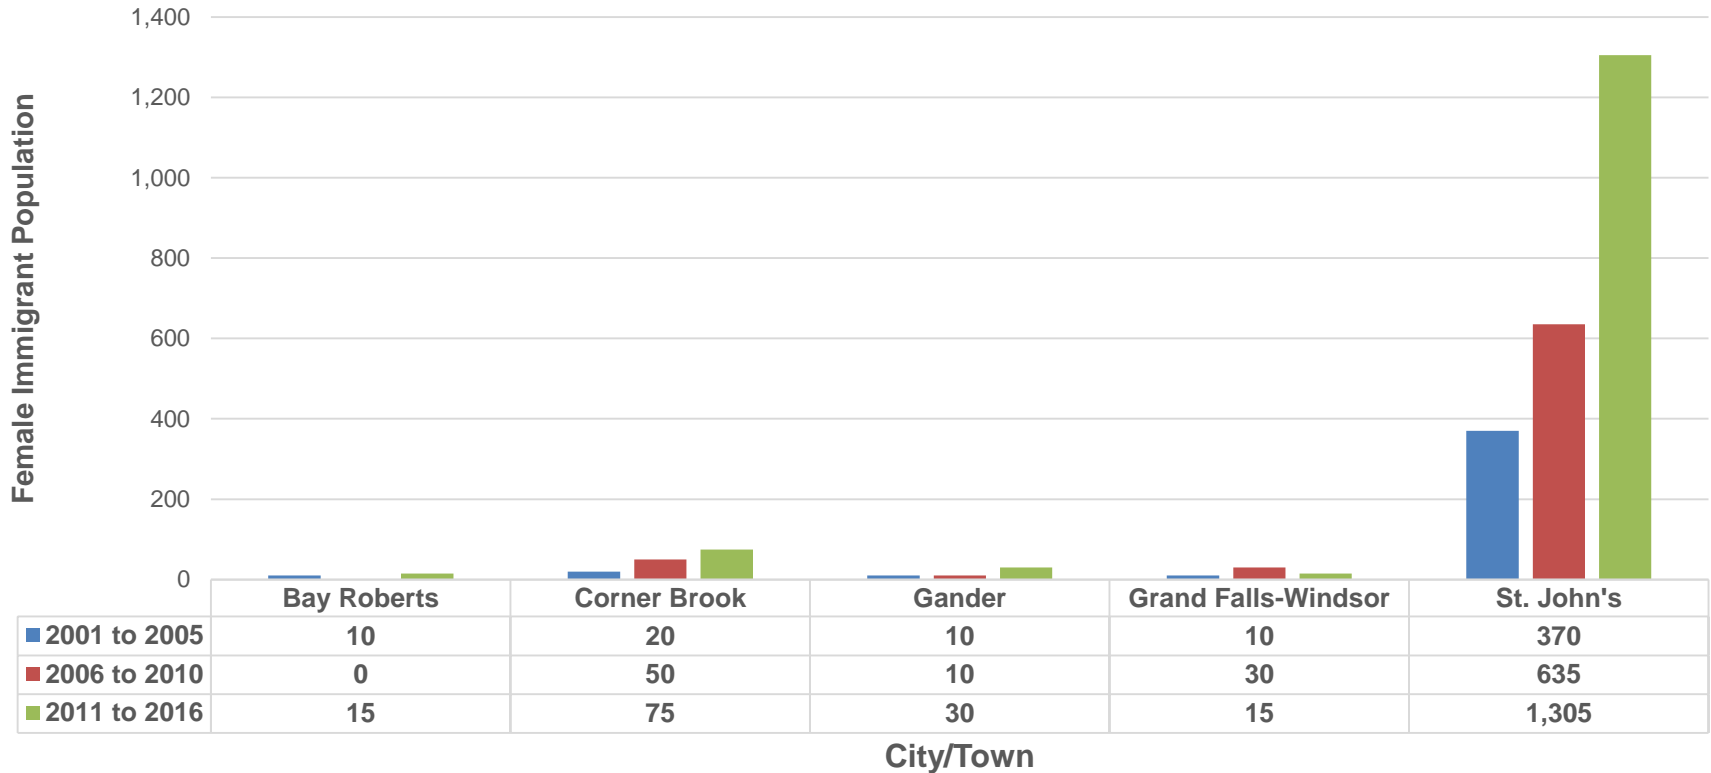

Female Immigrant Population, by city or town, New Brunswick, Canada, 2001 to 2016

■ 2001 to 2005 ■ 2006 to 2010 ■ 2011 to 2016

Female Immigrant Population – PEI

Female Immigrant Population, by city, Prince Edward Island, Canada, 2001 to 2016

■ Charlottetown ■ Summerside

Female Immigrant Population – Nova Scotia

Female Immigrant Population, by city or town, Nova Scotia, Canada, 2001 to 2016

■ 2001 to 2005 ■ 2006 to 2010 ■ 2011 to 2016

Female Immigrant Population — Newfoundland and Labrador

Female Immigrant Population, by city or town, Newfoundland and Labrador, Canada, 2001 to 2016

■ 2001 to 2005 ■ 2006 to 2010 ■ 2011 to 2016

Female Immigrant Population – Territories

Female Immigrant Population, Whitehorse, Yellowknife and Nunavut, Canada, 2001 to 2016