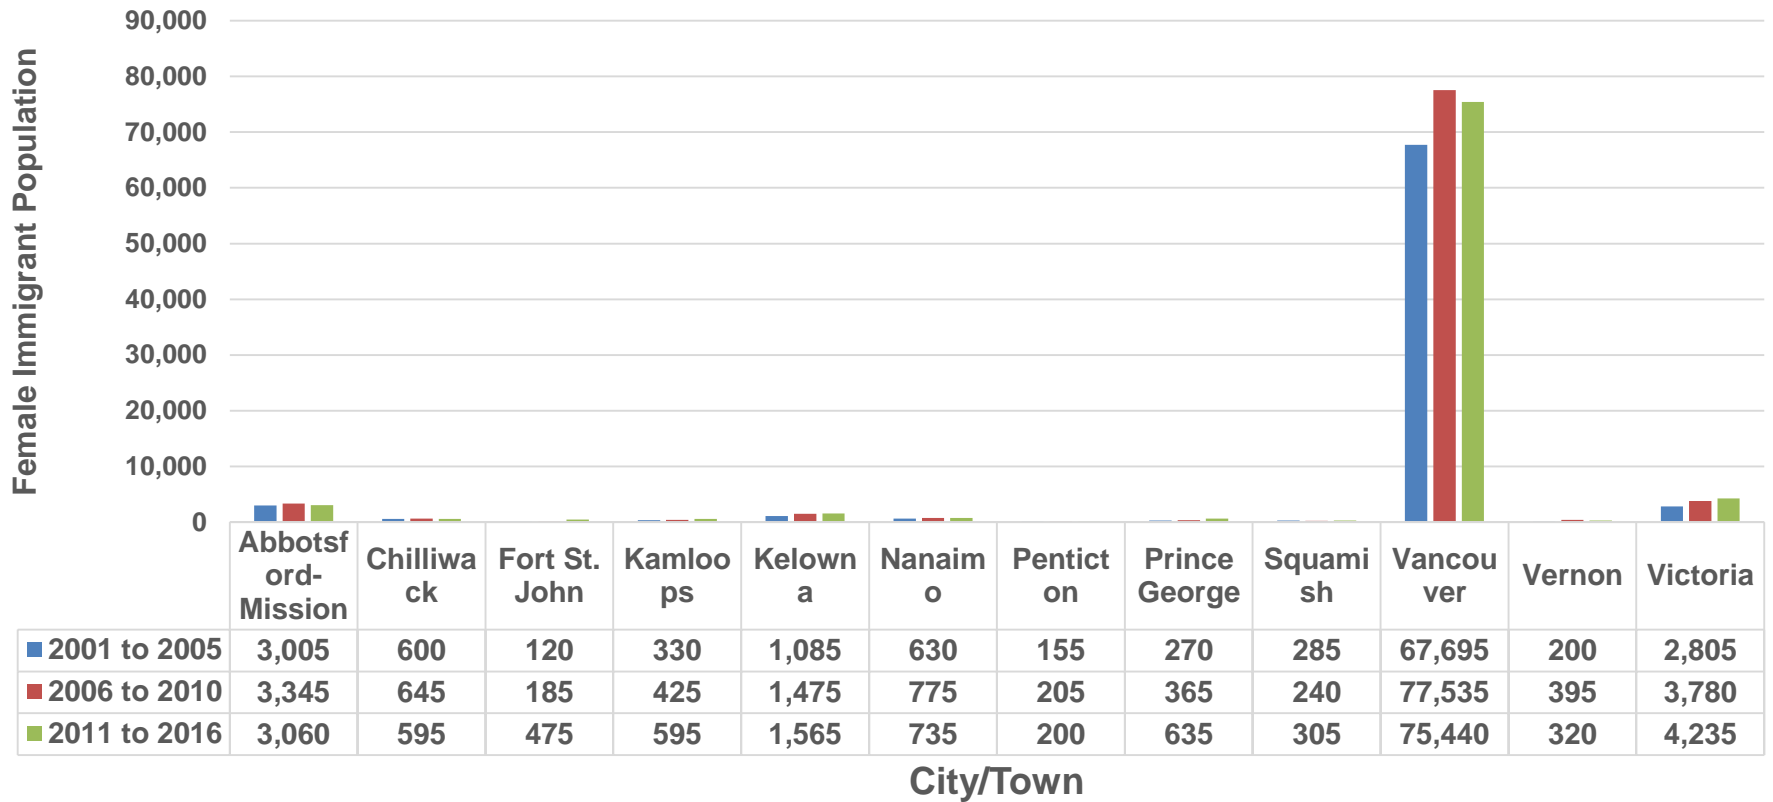

Female Immigrant Population – British Columbia

Female Immigrant Population, by city or town, British Columbia, Canada, 2001 to 2016

■ 2001 to 2005 ■ 2006 to 2010 ■ 2011 to 2016

Female Immigrant Population – Alberta

Female Immigrant Population, by city or town, Alberta, Canada, 2001 to 2016

■ 2001 to 2005 ■ 2006 to 2010 ■ 2011 to 2016

Female Immigrant Population – Saskatchewan

Female Immigrant Population, by city or town, Saskatchewan, Canada, 2001 to 2016

Female Immigrant Population – Manitoba

Female Immigrant Population, by city and town, Manitoba, Canada, 2001 to 2016

■ 2001 to 2005 ■ 2006 to 2010 ■ 2011 to 2016

Female Immigrant Population – Ontario

Female Immigrant Population, by select cities, Ontario, Canada, 2001 to 2016