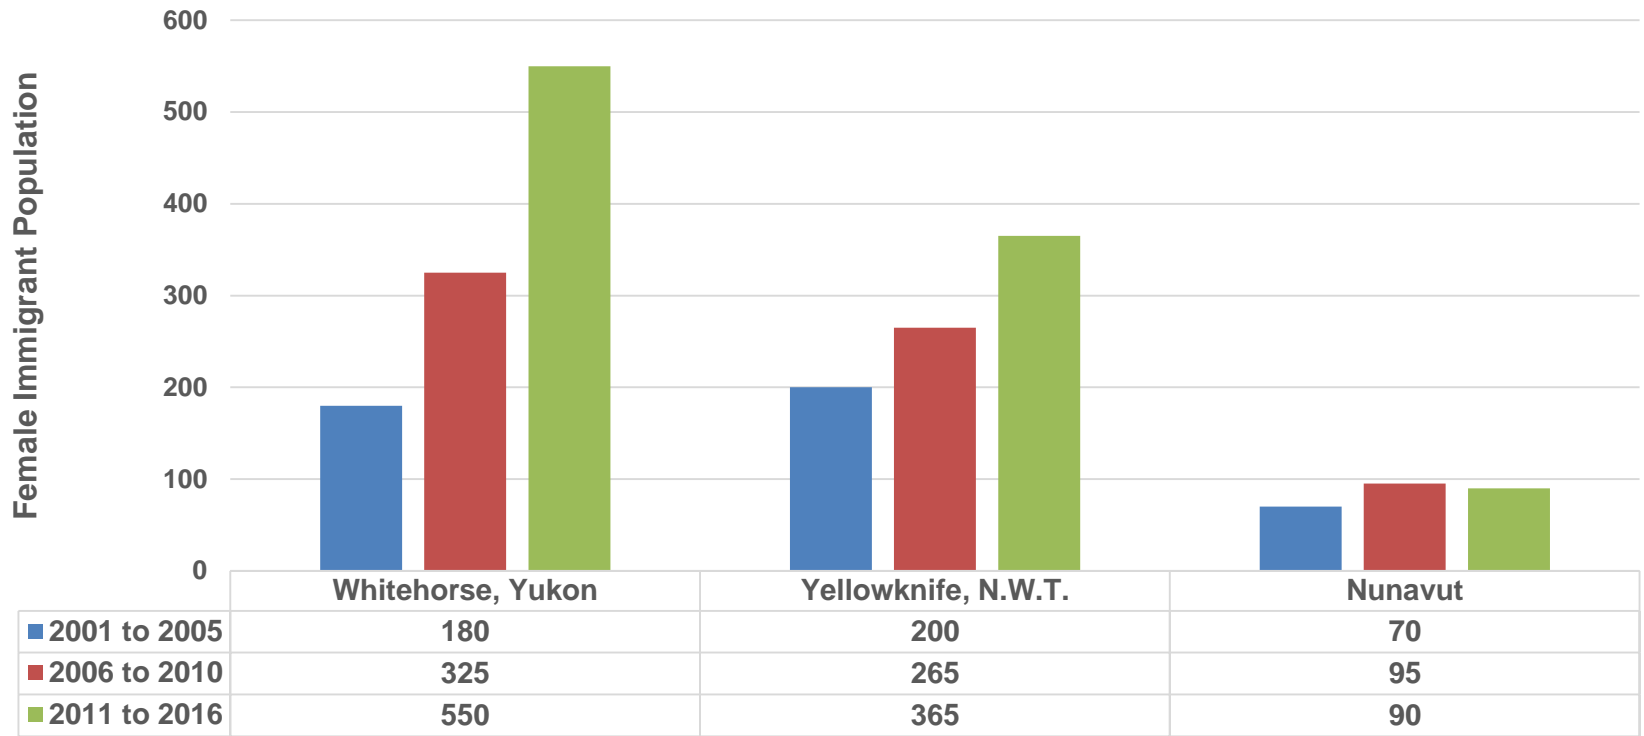

Female Immigrant Population – British Columbia

Female Immigrant Population, by city or town, British Columbia, Canada, 2001 to 2016

■ 2001 to 2005 ■ 2006 to 2010 ■ 2011 to 2016

Female Immigrant Population – Alberta

Female Immigrant Population, by city or town, New Brunswick, Canada, 2001 to 2016

■ 2001 to 2005 ■ 2006 to 2010 ■ 2011 to 2016

Female Immigrant Population – PEI

Female Immigrant Population, by city, Prince Edward Island, Canada, 2001 to 2016

■ Charlottetown ■ Summerside

Female Immigrant Population – Nova Scotia

Female Immigrant Population, by city or town, Nova Scotia, Canada, 2001 to 2016

■ 2001 to 2005 ■ 2006 to 2010 ■ 2011 to 2016

Female Immigrant Population — Newfoundland and Labrador

Female Immigrant Population, by city or town, Newfoundland and Labrador, Canada, 2001 to 2016

■ 2001 to 2005 ■ 2006 to 2010 ■ 2011 to 2016

Female Immigrant Population – Territories

Female Immigrant Population, Whitehorse, Yellowknife and Nunavut, Canada, 2001 to 2016