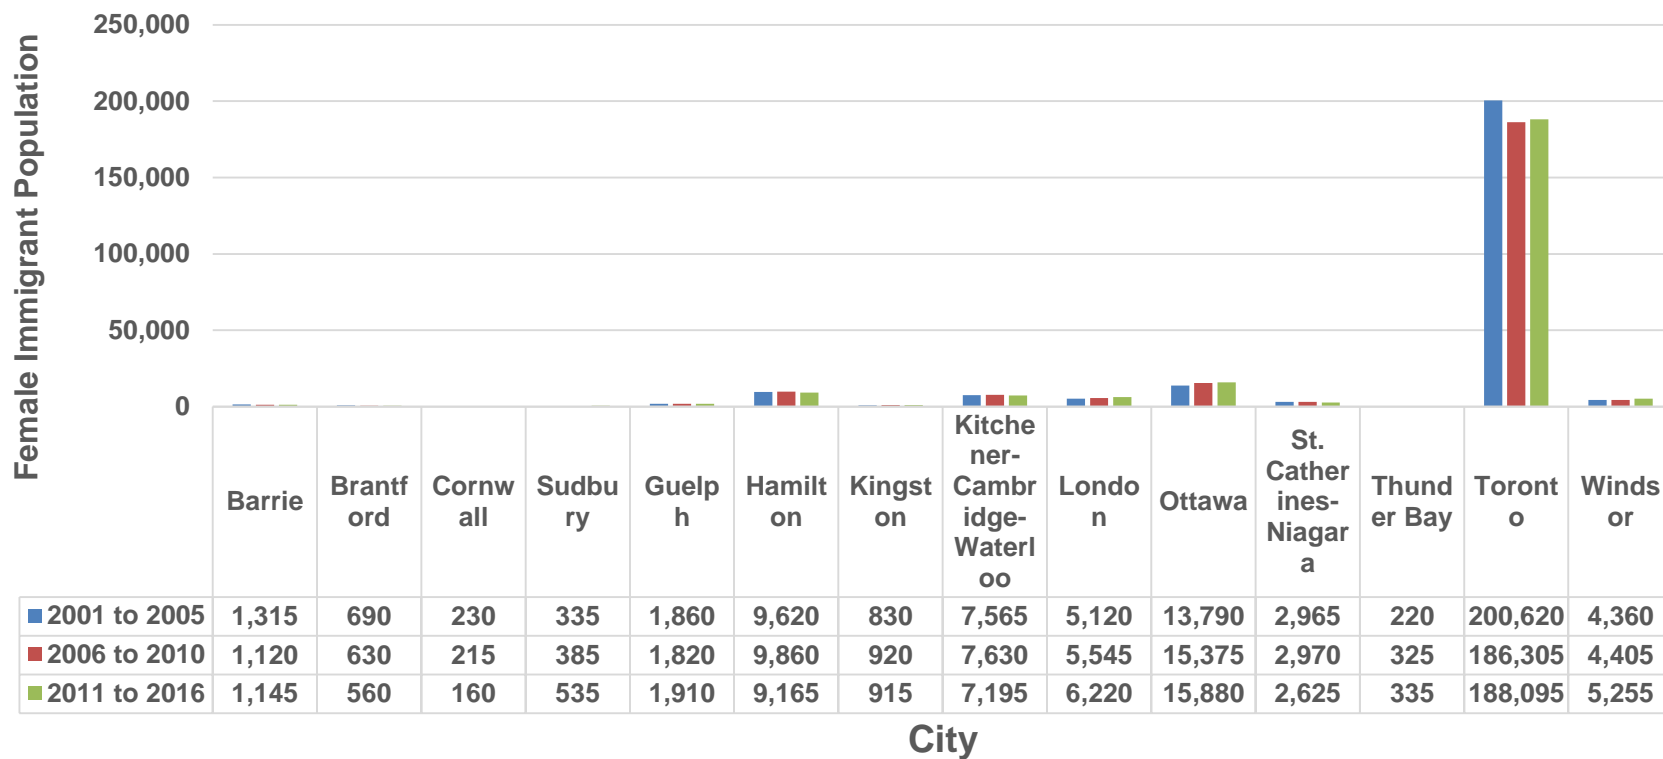

Female Immigrant Population – British Columbia

Female Immigrant Population, by city or town, British Columbia, Canada, 2001 to 2016

■ 2001 to 2005 ■ 2006 to 2010 ■ 2011 to 2016

Female Immigrant Population – Alberta

Female Immigrant Population, by city or town, Alberta, Canada, 2001 to 2016

■ 2001 to 2005 ■ 2006 to 2010 ■ 2011 to 2016

Female Immigrant Population – Saskatchewan

Female Immigrant Population, by city or town, Saskatchewan, Canada, 2001 to 2016

Female Immigrant Population – Manitoba

Female Immigrant Population, by city and town, Manitoba, Canada, 2001 to 2016

■ 2001 to 2005 ■ 2006 to 2010 ■ 2011 to 2016

Female Immigrant Population – Ontario

Female Immigrant Population, by select cities, Ontario, Canada, 2001 to 2016

■ 2001 to 2005 ■ 2006 to 2010 ■ 2011 to 2016

Population des immigrantes – Québec

Population des immigrantes, par ville, Québec, Canada, de 2001 à 2016

■ 2001 à 2005 ■ 2006 à 2010 ■ 2011 à 2011

Female Immigrant Population – New Brunswick