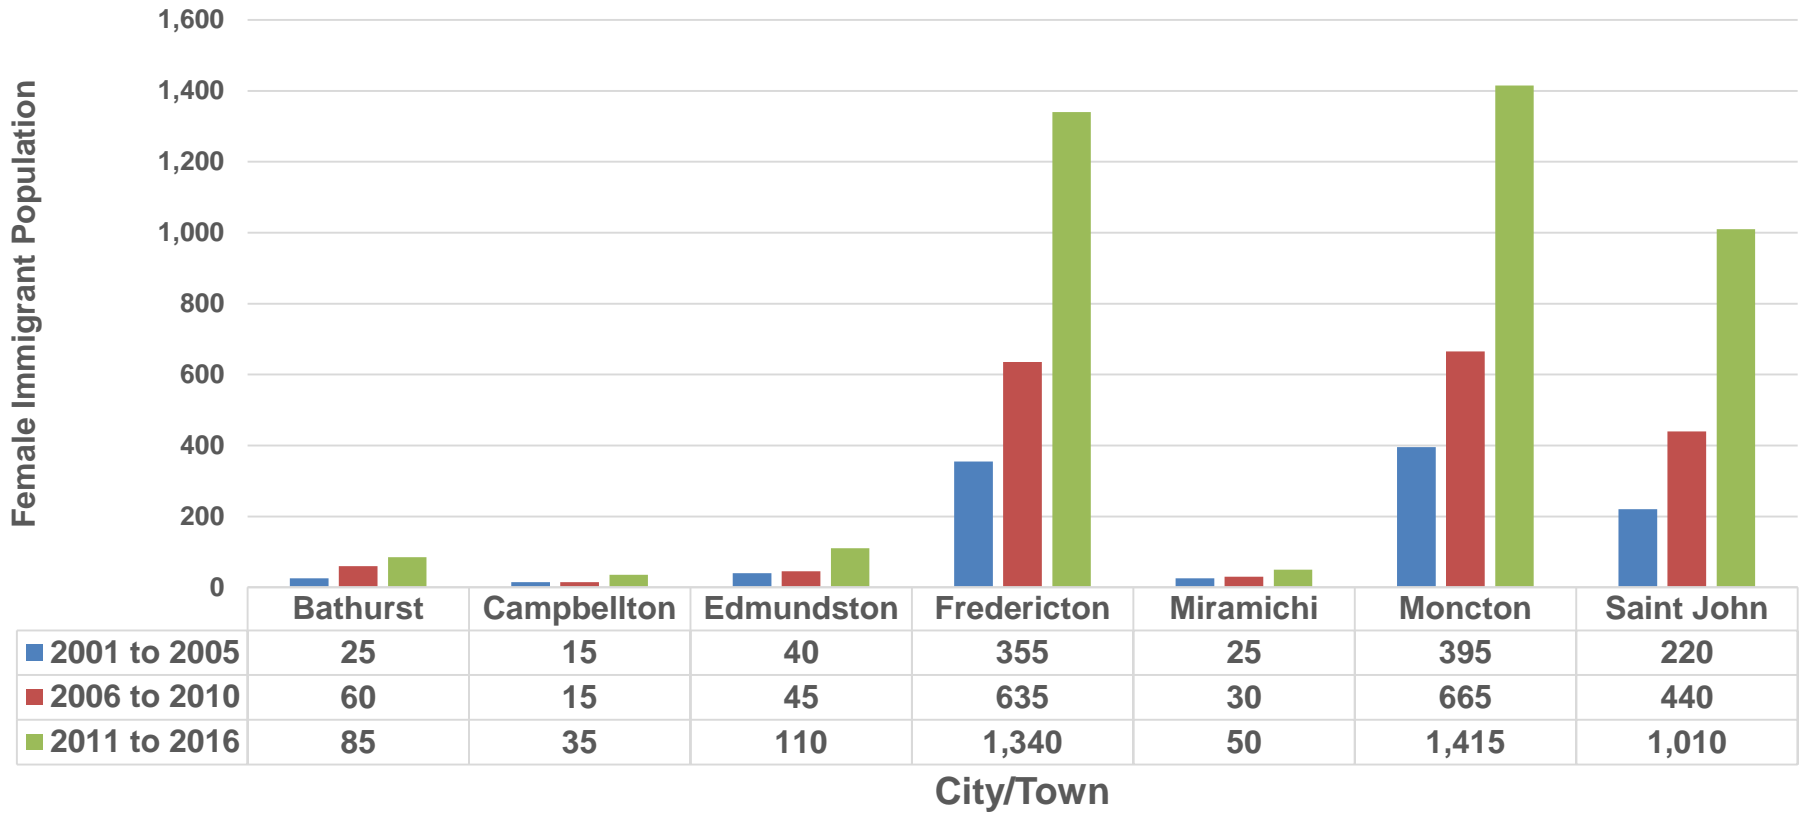

Female Immigrant Population – British Columbia

Female Immigrant Population, by city or town, British Columbia, Canada, 2001 to 2016

■ 2001 to 2005 ■ 2006 to 2010 ■ 2011 to 2016

Female Immigrant Population – Alberta

Female Immigrant Population – Manitoba

Female Immigrant Population, by city and town, Manitoba, Canada, 2001 to 2016

■ 2001 to 2005 ■ 2006 to 2010 ■ 2011 to 2016

Female Immigrant Population – Ontario

Female Immigrant Population, by select cities, Ontario, Canada, 2001 to 2016

■ 2001 to 2005 ■ 2006 to 2010 ■ 2011 to 2016

Population des immigrantes – Québec

Population des immigrantes, par ville, Québec, Canada, de 2001 à 2016

■ 2001 à 2005 ■ 2006 à 2010 ■ 2011 à 2011

Female Immigrant Population – New Brunswick

Female Immigrant Population, by city or town, New Brunswick, Canada, 2001 to 2016

■ 2001 to 2005 ■ 2006 to 2010 ■ 2011 to 2016

Female Immigrant Population – PEI

Female Immigrant Population, by city, Prince Edward Island, Canada, 2001 to 2016