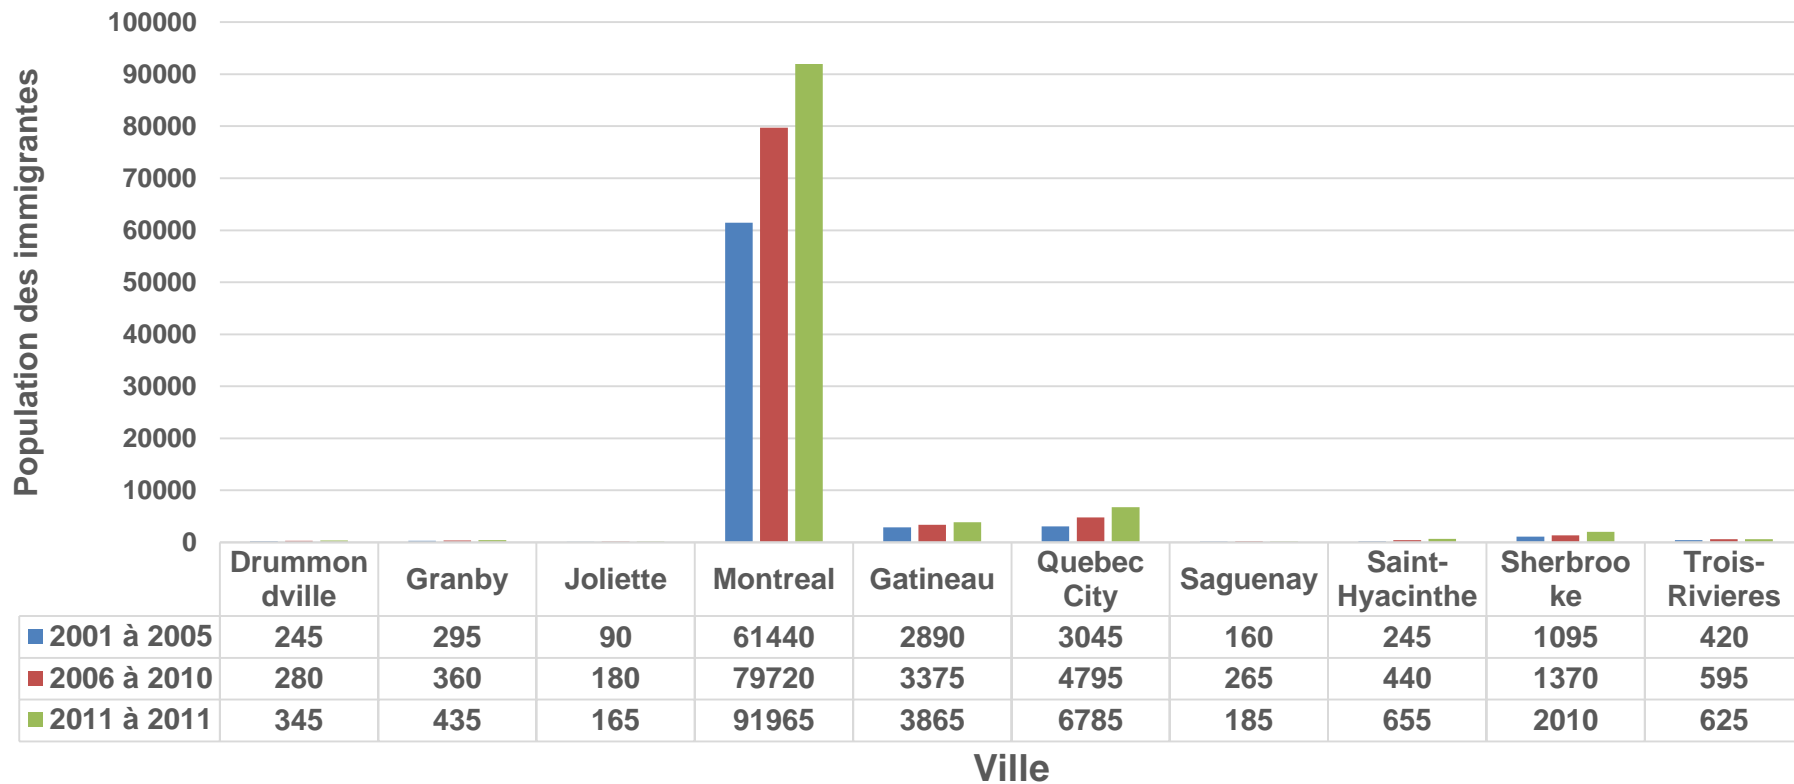

Female Immigrant Population – British Columbia

Female Immigrant Population, by city or town, British Columbia, Canada, 2001 to 2016

■ 2001 to 2005 ■ 2006 to 2010 ■ 2011 to 2016

Female Immigrant Population – Alberta

Female Immigrant Population, by city or town, Alberta, Canada, 2001 to 2016

■ 2001 to 2005 ■ 2006 to 2010 ■ 2011 to 2016

Female Immigrant Population – Saskatchewan

Female Immigrant Population, by city or town, Saskatchewan, Canada, 2001 to 2016

Female Immigrant Population – Manitoba

Female Immigrant Population, by city and town, Manitoba, Canada, 2001 to 2016

■ 2001 to 2005 ■ 2006 to 2010 ■ 2011 to 2016

Female Immigrant Population – Ontario

Female Immigrant Population, by select cities, Ontario, Canada, 2001 to 2016

■ 2001 to 2005 ■ 2006 to 2010 ■ 2011 to 2016

Population des immigrantes – Québec

Population des immigrantes, par ville, Québec, Canada, de 2001 à 2016

■ 2001 à 2005 ■ 2006 à 2010 ■ 2011 à 2011

Female Immigrant Population – New Brunswick