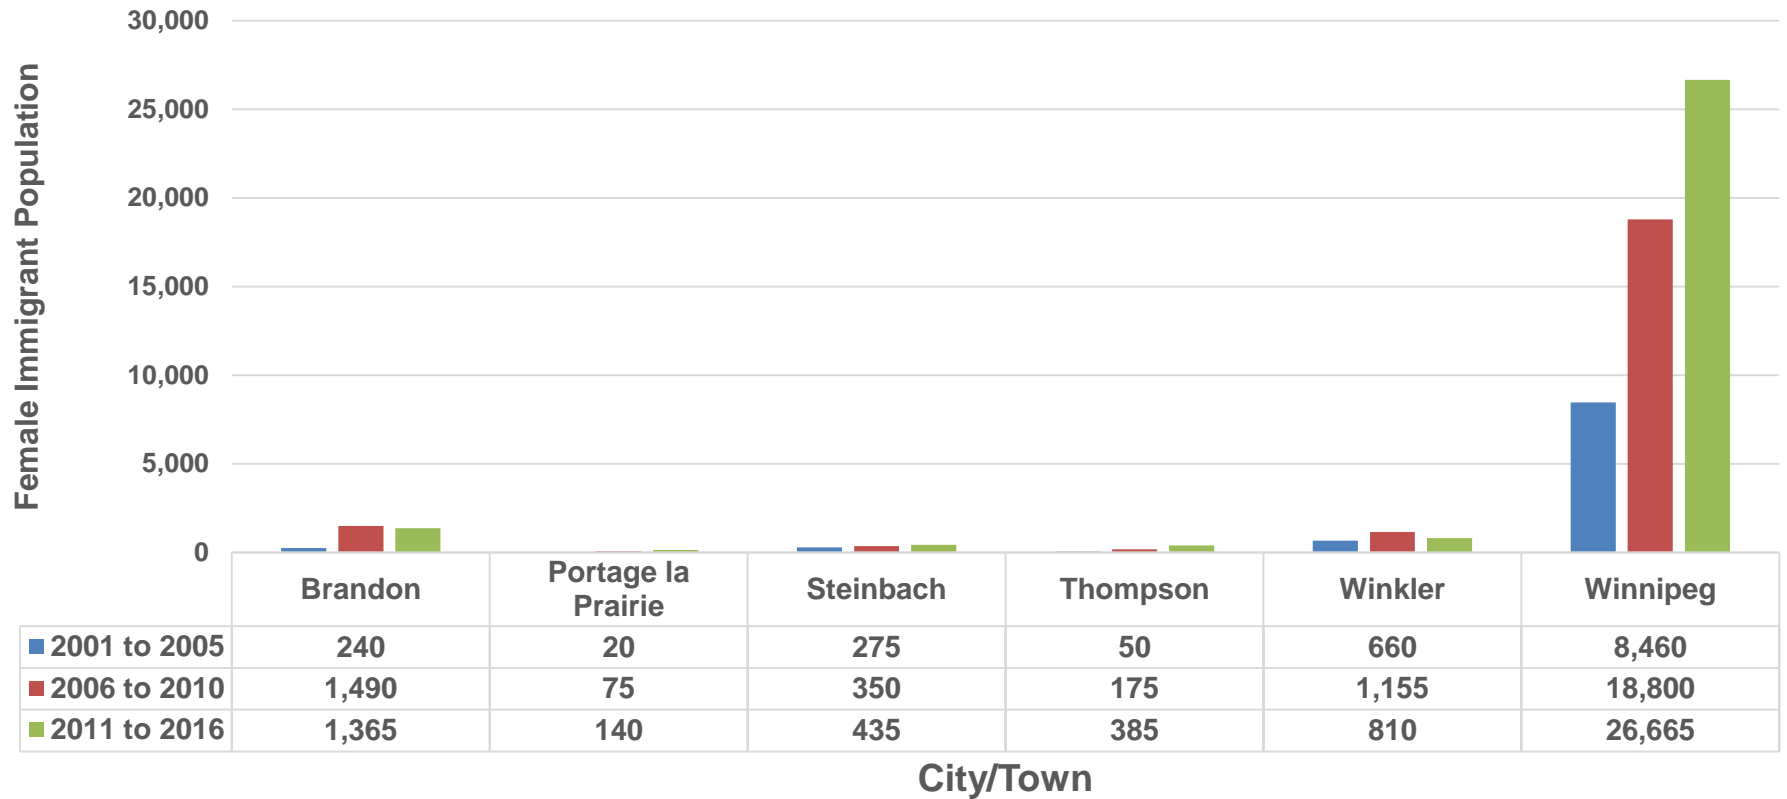

Female Immigrant Population – British Columbia

Female Immigrant Population, by city or town, British Columbia, Canada, 2001 to 2016

■ 2001 to 2005 ■ 2006 to 2010 ■ 2011 to 2016

Female Immigrant Population – Alberta

Female Immigrant Population, by city or town, Alberta, Canada, 2001 to 2016

■ 2001 to 2005 ■ 2006 to 2010 ■ 2011 to 2016

Female Immigrant Population – Saskatchewan

Female Immigrant Population, by city or town, Saskatchewan, Canada, 2001 to 2016

Female Immigrant Population – Manitoba

Female Immigrant Population, by city and town, Manitoba, Canada, 2001 to 2016

■ 2001 to 2005 ■ 2006 to 2010 ■ 2011 to 2016

Female Immigrant Population – Ontario

Female Immigrant Population, by select cities, Ontario, Canada, 2001 to 2016