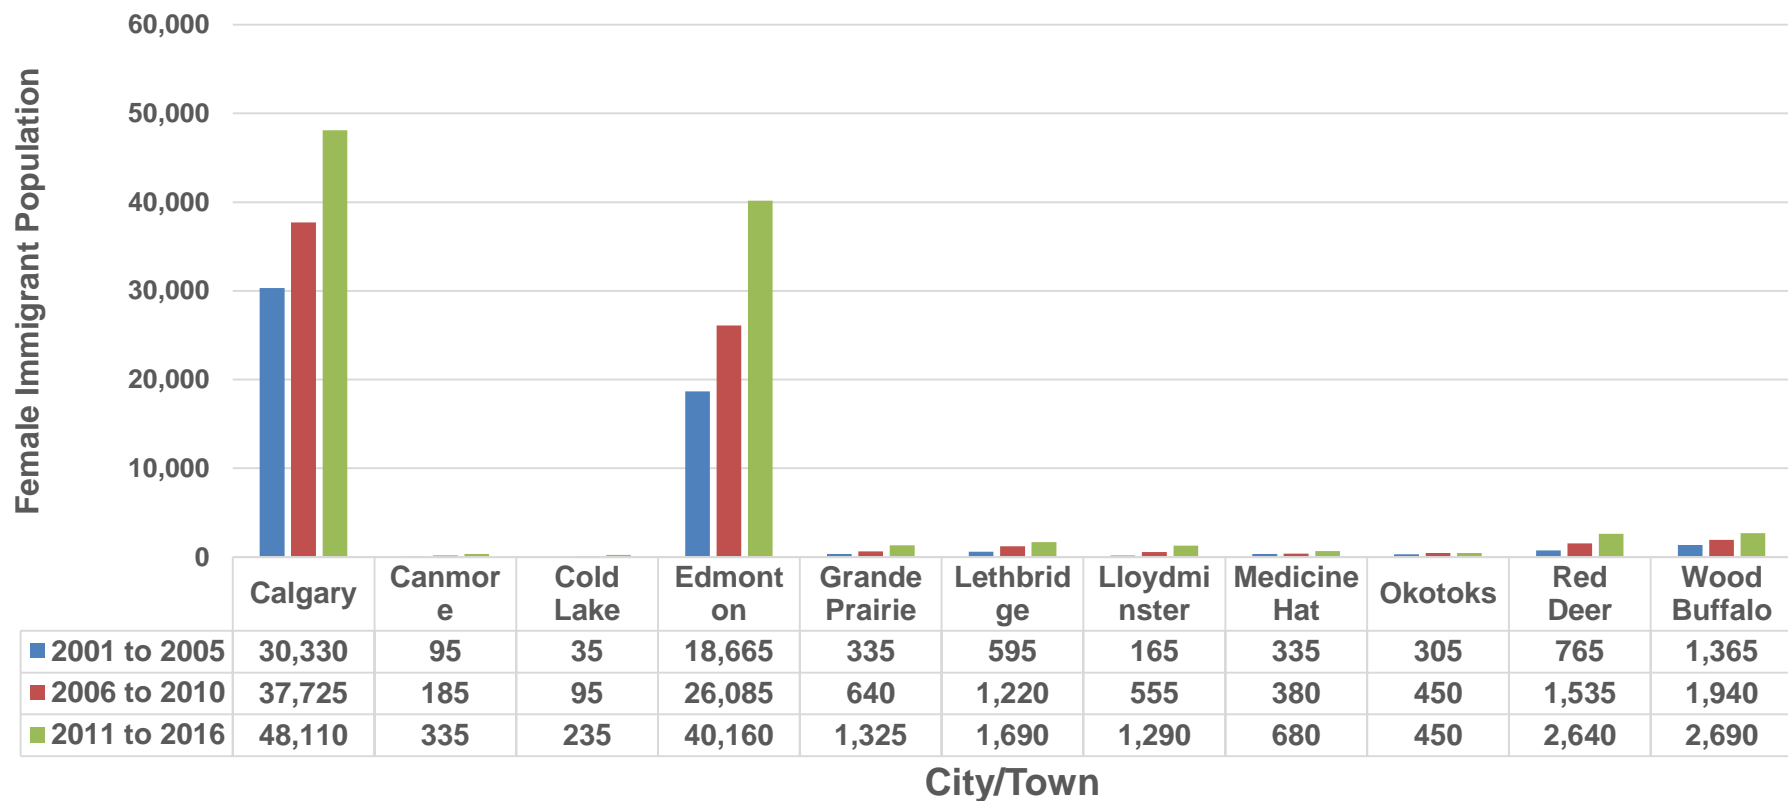

Female Immigrant Population – British Columbia

Female Immigrant Population, by city or town, British Columbia, Canada, 2001 to 2016

■ 2001 to 2005 ■ 2006 to 2010 ■ 2011 to 2016

Female Immigrant Population – Alberta

Female Immigrant Population, by city or town, Alberta, Canada, 2001 to 2016

■ 2001 to 2005 ■ 2006 to 2010 ■ 2011 to 2016

Female Immigrant Population – Saskatchewan

Female Immigrant Population, by city or town, Saskatchewan, Canada, 2001 to 2016

Female Immigrant Population – Manitoba

Female Immigrant Population, by city and town, Manitoba, Canada, 2001 to 2016

■ 2001 to 2005 ■ 2006 to 2010 ■ 2011 to 2016

Female Immigrant Population – Ontario

Female Immigrant Population, by select cities, Ontario, Canada, 2001 to 2016

■ 2001 to 2005 ■ 2006 to 2010 ■ 2011 to 2016

Population des immigrantes – Québec

Population des immigrantes, par ville, Québec, Canada, de 2001 à 2016

■ 2001 à 2005 ■ 2006 à 2010 ■ 2011 à 2011

Female Immigrant Population – New Brunswick