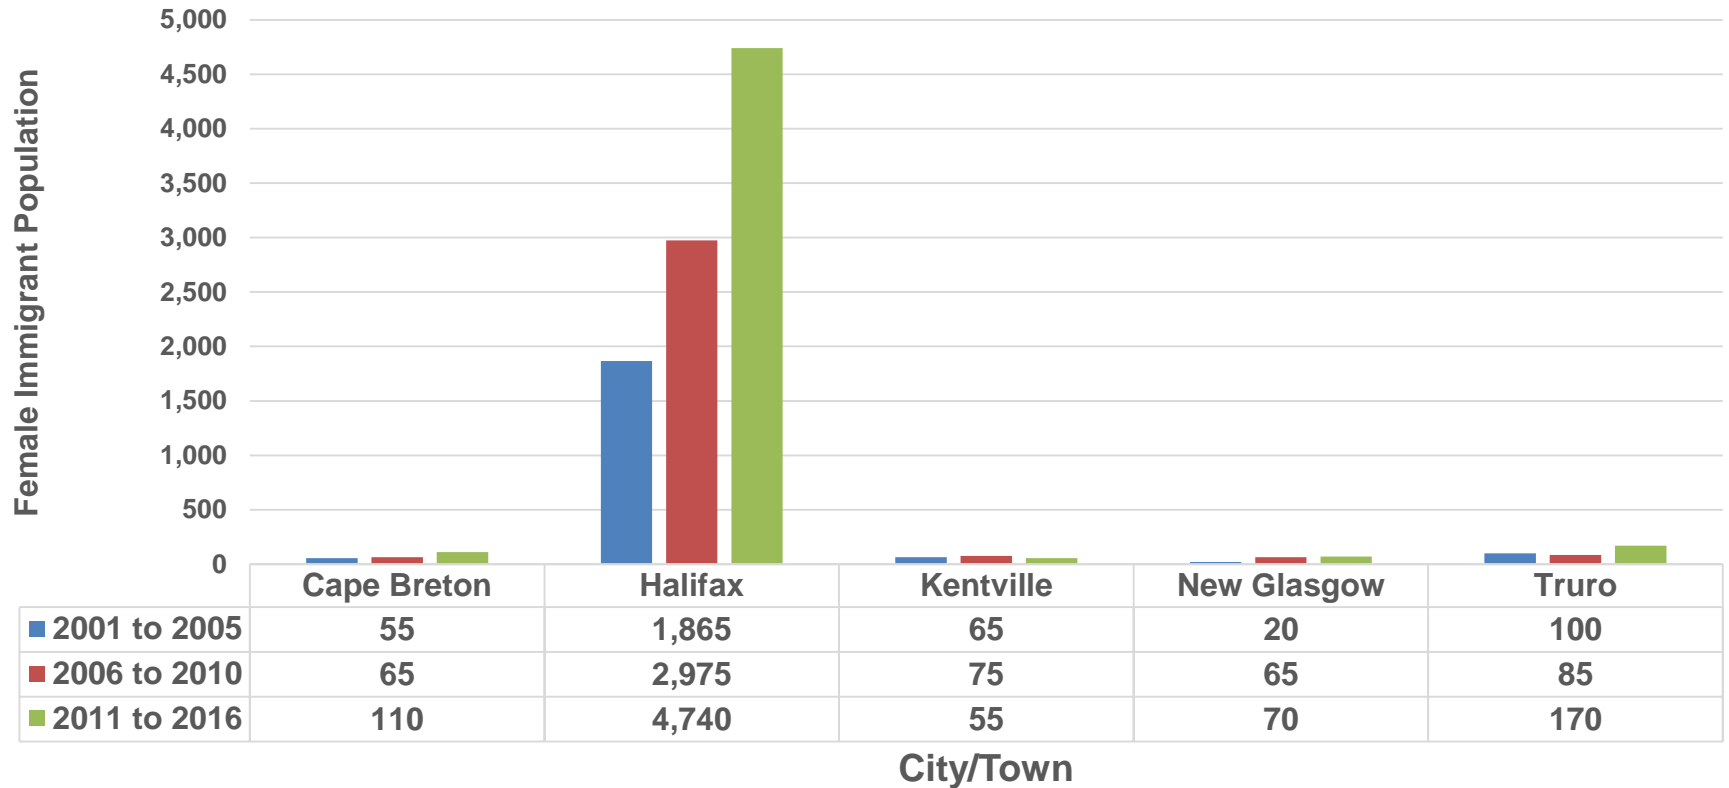

Female Immigrant Population – Nova Scotia

Female Immigrant Population, by city or town, Nova Scotia, Canada, 2001 to 2016

■ 2001 to 2005 ■ 2006 to 2010 ■ 2011 to 2016